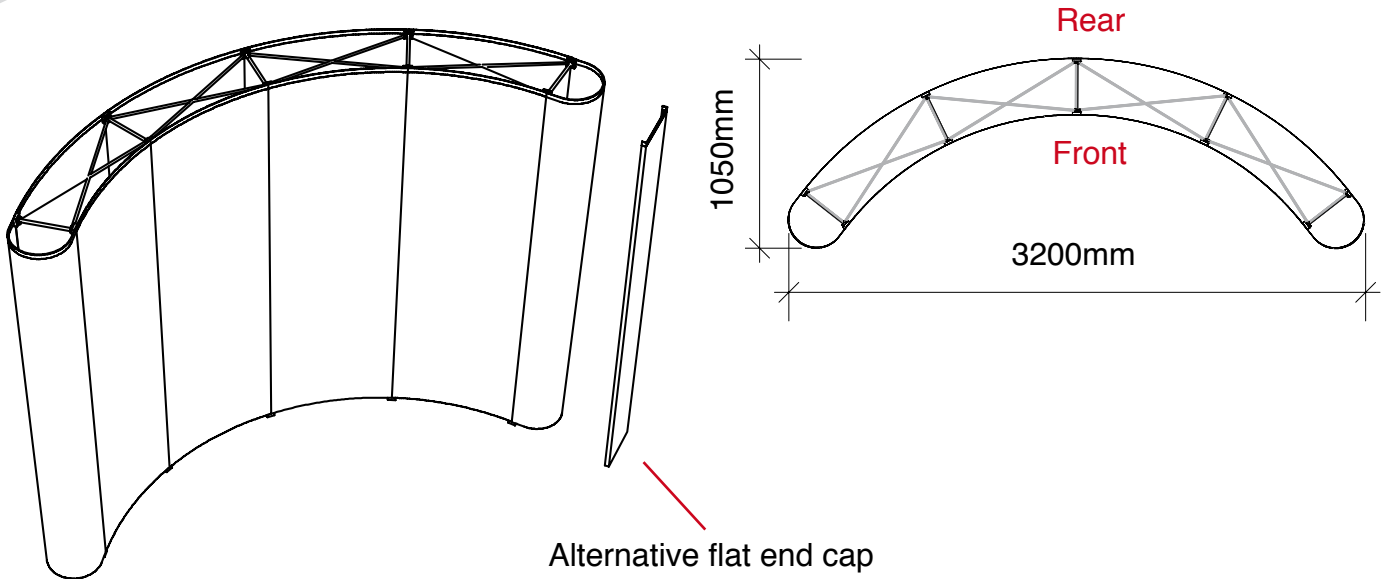

Alternative flat end cap

(w) 183mm x (h) 2343 mm
--

**N.B.** End caps are curved  
- remember to put anything important (i.e. logos) in the half nearest the viewer

graphic hinge  
23mm wide,  
total panel  
width 229mm

•curved mag bars and showcases are available - see "classic\_showcases.pdf"

Total frame height 2390mm

**Graphic dimensions**

Alternative flat end cap

(w) 400mm x (h) 2343 mm	(w) <b>Front</b> 747mm (w) <b>Rear</b> 830mm x (h) 2343mm	(w) <b>Front</b> 747mm (w) <b>Rear</b> 830mm x (h) 2343mm	(w) <b>Front</b> 747mm (w) <b>Rear</b> 830mm x (h) 2343mm	(w) 400mm x (h) 2343 mm
--	---	---	---	--

(w) 183mm x (h) 2343 mm
--

**N.B.** End caps are curved  
- remember to put anything important (i.e. logos) in the half nearest the viewer

graphic hinge  
23mm wide,  
total panel  
width 229mm

Total frame height 2390mm

**N.B.** End caps are curved - remember to put anything important (i.e. logos) in the half nearest the viewer

graphic hinge 23mm wide, total panel width 229mm

•curved mag bars and showcases are available - see "classic\_showcases.pdf"