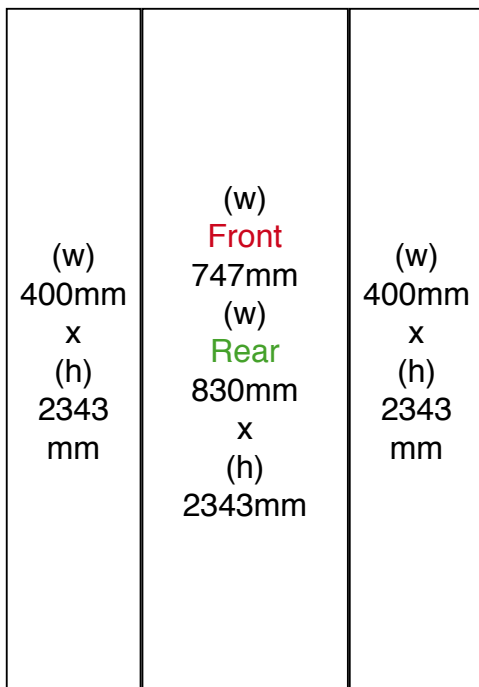

Alternative flat end cap

Total frame height 2390mm

Graphic dimensions

Alternative flat end cap

**N.B.** End caps are curved - remember to put anything important (i.e. logos) in the half nearest the viewer

graphic hinge 23mm wide, total panel width 229mm

•curved mag bars and showcases are available - see "classic\_showcases.pdf"

Total frame height 2390mm

**Graphic dimensions**

(w) 400mm x (h) 2343 mm	(w) <b>Front</b> 747mm (w) <b>Rear</b> 830mm x (h) 2343mm	(w) <b>Front</b> 747mm (w) <b>Rear</b> 830mm x (h) 2343mm	(w) 400mm x (h) 2343 mm
--	---	---	--

•curved mag bars and showcases are available - see "classic\_showcases.pdf"

Total frame height 2390mm

**Graphic dimensions**

Alternative flat end cap

(w) 400mm x (h) 2343 mm	(w) <b>Front</b> 747mm (w) <b>Rear</b> 830mm x (h) 2343mm	(w) <b>Front</b> 747mm (w) <b>Rear</b> 830mm x (h) 2343mm	(w) <b>Front</b> 747mm (w) <b>Rear</b> 830mm x (h) 2343mm	(w) 400mm x (h) 2343 mm
--	---	---	---	--

(w) 183mm x (h) 2343 mm
--

**N.B.** End caps are curved  
- remember to put anything important (i.e. logos) in the half nearest the viewer

graphic hinge  
23mm wide,  
total panel  
width 229mm

Total frame height 2390mm