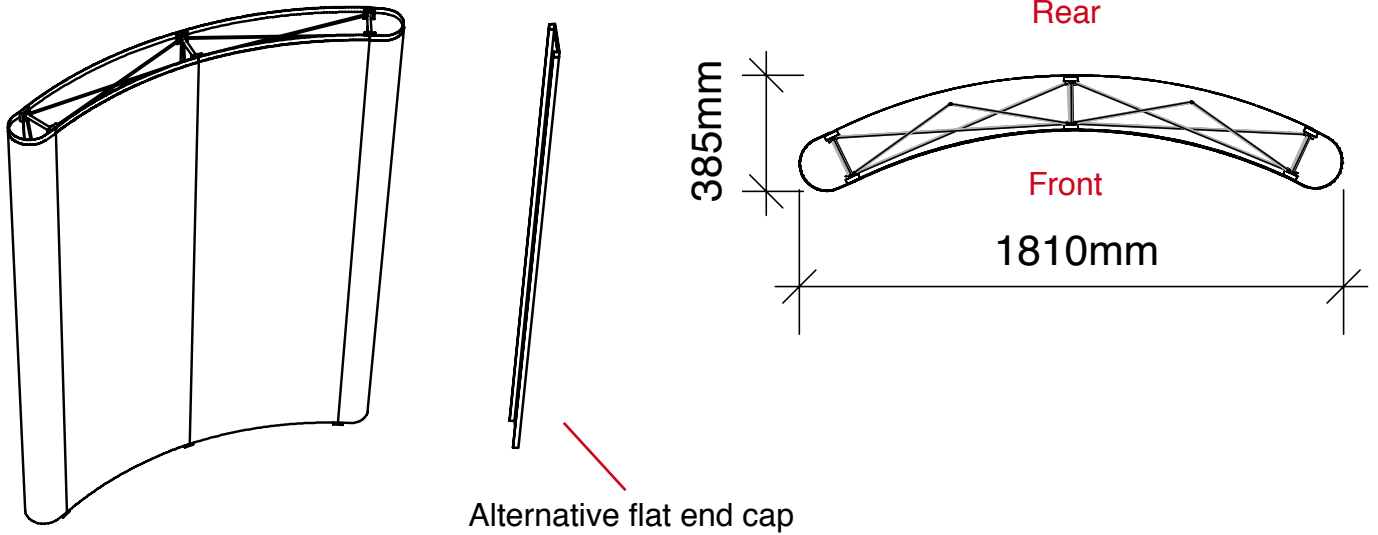

Alternative flat end cap

Total frame height 2390mm

Graphic dimensions

Alternative flat end cap

**N.B.** End caps are curved - remember to put anything important (i.e. logos) in the half nearest the viewer

graphic hinge 23mm wide, total panel width 229mm

•curved mag bars and showcases are available - see "classic\_showcases.pdf"

Total frame height 2390mm

**Graphic dimensions**

(w) 400mm x (h) 2343 mm	(w) <b>Front</b> 747mm (w) <b>Rear</b> 830mm x (h) 2343mm	(w) <b>Front</b> 747mm (w) <b>Rear</b> 830mm x (h) 2343mm	(w) 400mm x (h) 2343 mm
--	---	---	--

Alternative flat end cap

(w) 183mm x (h) 2343 mm
--

**N.B.** End caps are curved  
- remember to put anything important (i.e. logos) in the half nearest the viewer

graphic hinge  
23mm wide,  
total panel  
width 229mm

•curved mag bars and showcases are available - see "classic\_showcases.pdf"

Total frame height 2390mm

**Graphic dimensions**

Alternative flat end cap

(w) 400mm x (h) 2343 mm	(w) <b>Front</b> 747mm (w) <b>Rear</b> 830mm x (h) 2343mm	(w) <b>Front</b> 747mm (w) <b>Rear</b> 830mm x (h) 2343mm	(w) <b>Front</b> 747mm (w) <b>Rear</b> 830mm x (h) 2343mm	(w) 400mm x (h) 2343 mm
--	---	---	---	--