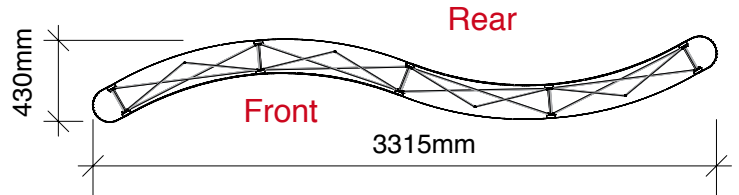

**N.B.** End caps are curved - remember to put anything important (i.e. logos) in the half nearest the viewer

graphic hinge 23mm wide, total panel width 229mm

•curved mag bars and showcases are available - see "classic\_showcases.pdf"

Total frame height 2390mm

**Graphic dimensions**

Alternative flat end cap

(w) 400 mm x (h) 2343 mm	(w) <b>Front</b> 747mm (w) <b>Rear</b> 830mm x (h) 2343mm	(w) <b>Front</b> 747mm (w) <b>Rear</b> 830mm x (h) 2343mm	(w) <b>Front</b> 747mm (w) <b>Rear</b> 830mm x (h) 2343mm	(w) <b>Front</b> 747mm (w) <b>Rear</b> 830mm x (h) 2343mm	(w) <b>Front</b> 747mm (w) <b>Rear</b> 830mm x (h) 2343mm	(w) 400 mm x (h) 2343 mm
--	---	---	---	---	---	--

**N.B.** End caps are curved  
- remember to put anything important (i.e. logos) in the half nearest the viewer

graphic hinge  
23mm wide,  
total panel  
width 229mm

Alternative flat end cap

Total frame height 2390mm