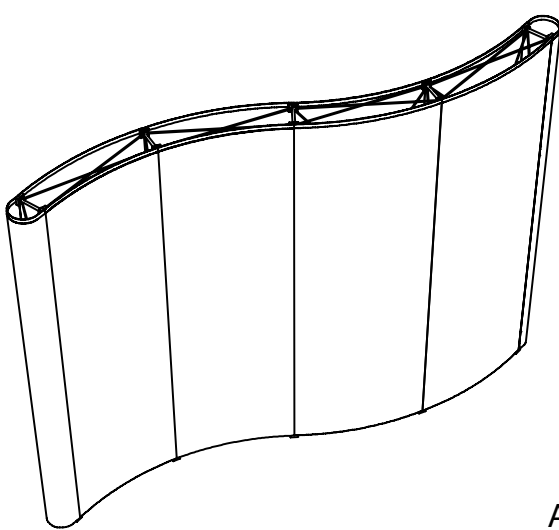

**N.B.** End caps are curved  
- remember to put anything important (i.e. logos) in the half nearest the viewer

graphic hinge  
23mm wide,  
total panel  
width 229mm

Alternative flat end cap

Total frame height 2390mm