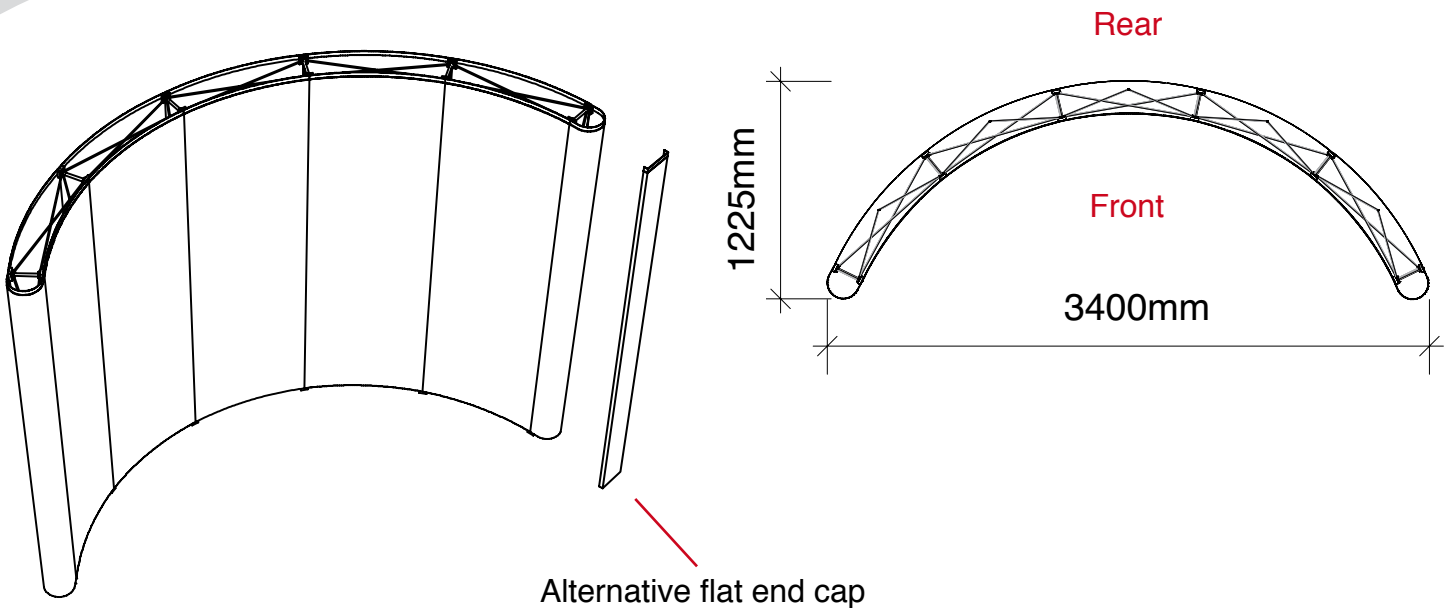

(w) 183mm x (h) 2343 mm
--

**N.B.** End caps are curved  
- remember to put anything important (i.e. logos) in the half nearest the viewer

graphic hinge  
23mm wide,  
total panel  
width 229mm

Total frame height 2390mm

**Graphic dimensions**

Alternative flat end cap

(w) 400mm x (h) 2343mm	(w) <b>Front</b> 747mm (w) <b>Rear</b> 830mm x (h) 2343mm	(w) <b>Front</b> 747mm (w) <b>Rear</b> 830mm x (h) 2343mm	(w) <b>Front</b> 747mm (w) <b>Rear</b> 830mm x (h) 2343mm	(w) <b>Front</b> 747mm (w) <b>Rear</b> 830mm x (h) 2343mm	(w) 400mm x (h) 2343mm	(w) 183mm x (h) 2343mm
------------------------------------	---	---	---	---	------------------------------------	------------------------------------

**N.B.** End caps are curved - remember to put anything important (i.e. logos) in the half nearest the viewer

graphic hinge 23mm wide, total panel width 229mm

•curved mag bars and showcases are available - see "classic\_showcases.pdf"