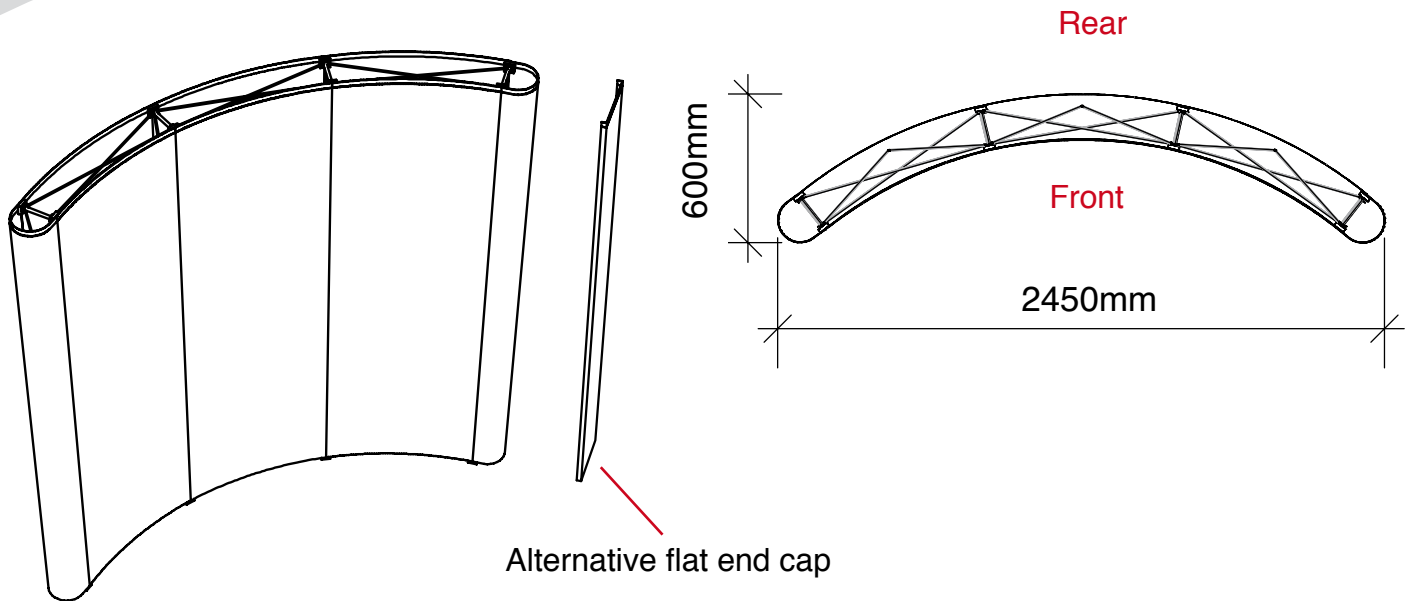

Alternative flat end cap

Total frame height 2390mm

Graphic dimensions

Alternative flat end cap

**N.B.** End caps are curved - remember to put anything important (i.e. logos) in the half nearest the viewer

graphic hinge 23mm wide, total panel width 229mm

•curved mag bars and showcases are available - see "classic\_showcases.pdf"

Total frame height 2390mm

**Graphic dimensions**

(w) 400mm x (h) 2343 mm	(w) <b>Front</b> 747mm (w) <b>Rear</b> 830mm x (h) 2343mm	(w) <b>Front</b> 747mm (w) <b>Rear</b> 830mm x (h) 2343mm	(w) 400mm x (h) 2343 mm
--	---	---	--

Alternative flat end cap

(w) 183mm x (h) 2343 mm
--

**N.B.** End caps are curved  
- remember to put anything important (i.e. logos) in the half nearest the viewer

graphic hinge  
23mm wide,  
total panel  
width 229mm

•curved mag bars and showcases are available - see "classic\_showcases.pdf"

Total frame height 2390mm

**Graphic dimensions**

Alternative flat end cap

(w) 400mm x (h) 2343 mm	(w) <b>Front</b> 747mm (w) <b>Rear</b> 830mm x (h) 2343mm	(w) <b>Front</b> 747mm (w) <b>Rear</b> 830mm x (h) 2343mm	(w) <b>Front</b> 747mm (w) <b>Rear</b> 830mm x (h) 2343mm	(w) 400mm x (h) 2343 mm
--	---	---	---	--