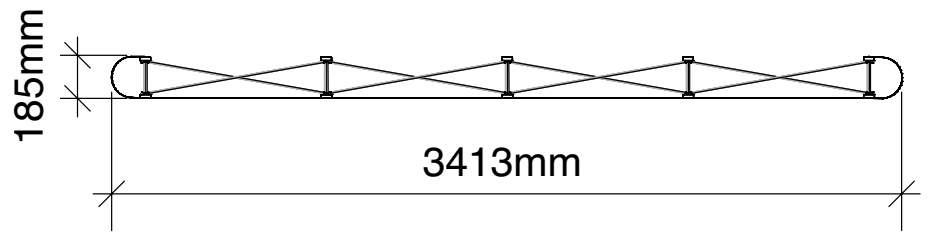

graphic hinge  
23mm wide,  
total panel  
width 229mm

• Showcases are available - see "classic\_showcases.pdf"

Total frame height 2390mm

**Graphic dimensions**

(w) 400mm x (h) 2343 mm	(w) 781mm x (h) 2343mm	(w) 781mm x (h) 2343mm	(w) 400mm x (h) 2343 mm
--	------------------------------------	------------------------------------	--

• Showcases are available - see "classic\_showcases.pdf"

Total frame height 2390mm

**Graphic dimensions**

Alternative flat end cap

(w) 400mm x (h) 2343 mm	(w) 781mm x (h) 2343mm	(w) 781mm x (h) 2343mm	(w) 781mm x (h) 2343mm	(w) 400mm x (h) 2343 mm
--	------------------------------------	------------------------------------	------------------------------------	--

(w) 183mm x (h) 2343 mm
--

**N.B.** End caps are curved  
- remember to put anything important (i.e. logos) in the half nearest the viewer

graphic hinge  
23mm wide,  
total panel  
width 229mm

## Graphic dimensions

Alternative flat end cap

(w) 400mm x (h) 2343mm	(w) 781mm x (h) 2343mm	(w) 781mm x (h) 2343mm	(w) 781mm x (h) 2343mm	(w) 781mm x (h) 2343mm	(w) 400mm x (h) 2343mm
------------------------------------	------------------------------------	------------------------------------	------------------------------------	------------------------------------	------------------------------------