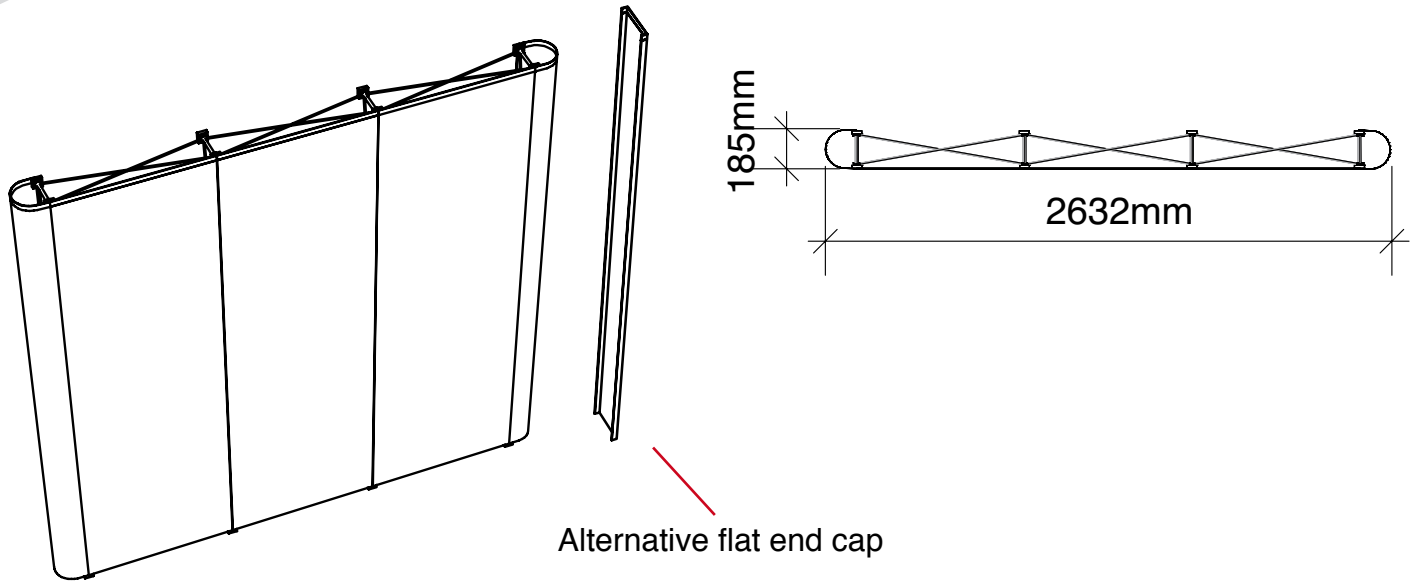

Alternative flat end cap

Total frame height 2390mm

Graphic dimensions

Alternative flat end cap

**N.B.** End caps are curved  
- remember to put anything important (i.e. logos) in the half nearest the viewer

graphic hinge  
23mm wide,  
total panel  
width 229mm

• Showcases are available - see "classic\_showcases.pdf"

Total frame height 2390mm

**Graphic dimensions**

(w) 400mm x (h) 2343 mm	(w) 781mm x (h) 2343mm	(w) 781mm x (h) 2343mm	(w) 400mm x (h) 2343 mm
--	------------------------------------	------------------------------------	--

**Alternative flat end cap**

(w) 183mm x (h) 2343 mm
--

**N.B.** End caps are curved  
 - remember to put anything important (i.e. logos) in the half nearest the viewer

graphic hinge  
 23mm wide,  
 total panel  
 width 229mm

• Showcases are available - see "classic\_showcases.pdf"

Total frame height 2390mm

**Graphic dimensions**

Alternative flat end cap

(w) 400mm x (h) 2343 mm	(w) 781mm x (h) 2343mm	(w) 781mm x (h) 2343mm	(w) 781mm x (h) 2343mm	(w) 400mm x (h) 2343 mm
--	------------------------------------	------------------------------------	------------------------------------	--