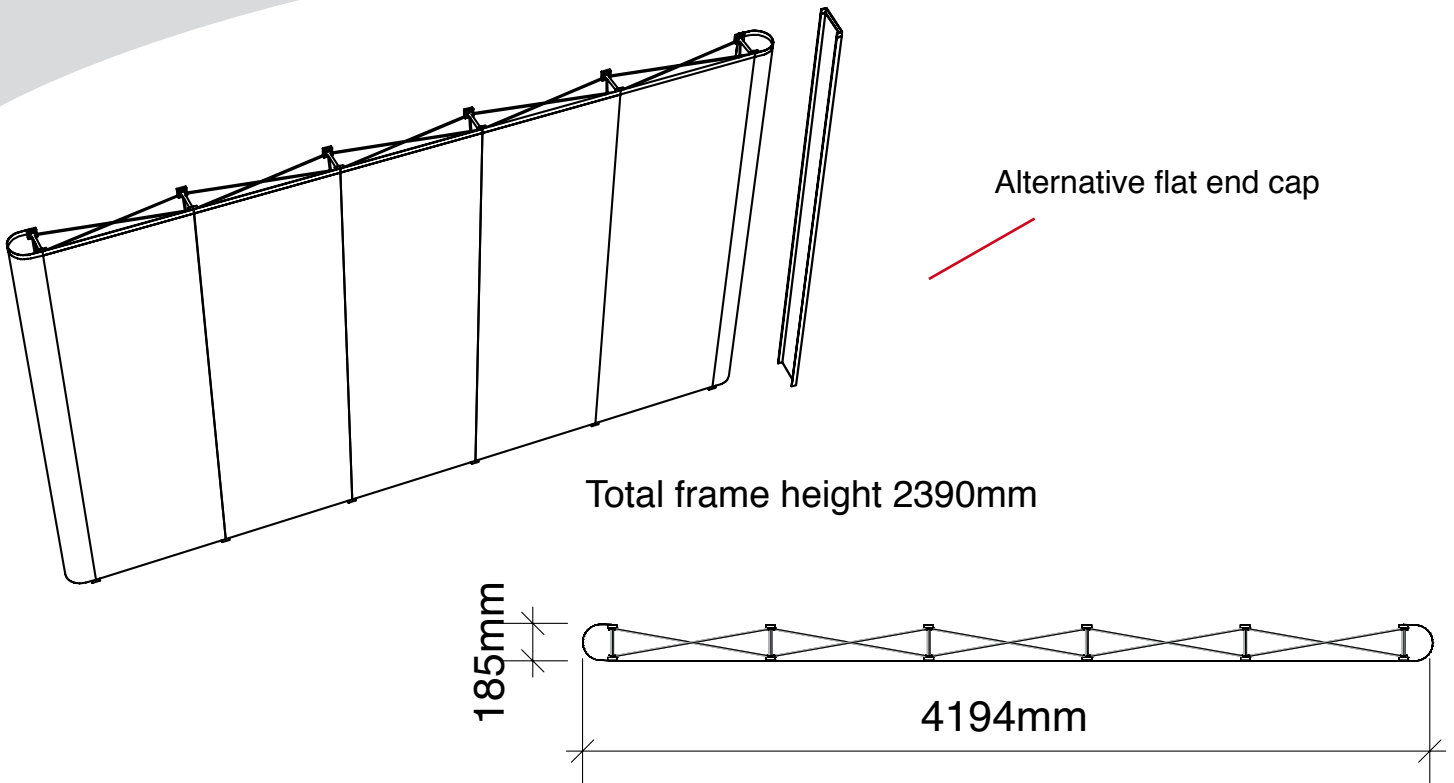

(w) 183mm x (h) 2343 mm
--

**N.B.** End caps are curved  
- remember to put anything important (i.e. logos) in the half nearest the viewer

graphic hinge  
23mm wide,  
total panel  
width 229mm

## Graphic dimensions

Alternative flat end cap

(w) 400mm x (h) 2343mm	(w) 781mm x (h) 2343mm	(w) 781mm x (h) 2343mm	(w) 781mm x (h) 2343mm	(w) 781mm x (h) 2343mm	(w) 400mm x (h) 2343mm
------------------------------------	------------------------------------	------------------------------------	------------------------------------	------------------------------------	------------------------------------

**N.B.** End caps are curved  
- remember to put anything  
important (i.e. logos) in the half  
nearest the viewer

graphic hinge  
23mm wide,  
total panel  
width 229mm

• Showcases are available - see "classic\_showcases.pdf"

**N.B.** End caps are curved  
- remember to put anything  
important (i.e. logos) in the half  
nearest the viewer

graphic hinge  
23mm wide,  
total panel  
width 229mm