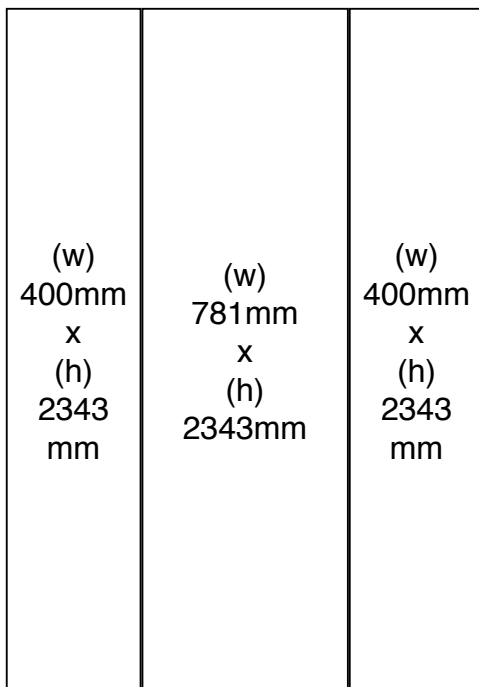

Alternative flat end cap

Total frame height 2390mm

Graphic dimensions

Alternative flat end cap

**N.B.** End caps are curved  
- remember to put anything important (i.e. logos) in the half nearest the viewer

graphic hinge  
23mm wide,  
total panel  
width 229mm

• Showcases are available - see "classic\_showcases.pdf"

Total frame height 2390mm

**Graphic dimensions**

(w) 400mm x (h) 2343 mm	(w) 781mm x (h) 2343mm	(w) 781mm x (h) 2343mm	(w) 400mm x (h) 2343 mm
--	------------------------------------	------------------------------------	--

• Showcases are available - see "classic\_showcases.pdf"

Total frame height 2390mm

**Graphic dimensions**

Alternative flat end cap

(w) 400mm x (h) 2343 mm	(w) 781mm x (h) 2343mm	(w) 781mm x (h) 2343mm	(w) 781mm x (h) 2343mm	(w) 400mm x (h) 2343 mm
--	------------------------------------	------------------------------------	------------------------------------	--

(w) 183mm x (h) 2343 mm
--

**N.B.** End caps are curved  
- remember to put anything important (i.e. logos) in the half nearest the viewer

graphic hinge  
23mm wide,  
total panel  
width 229mm