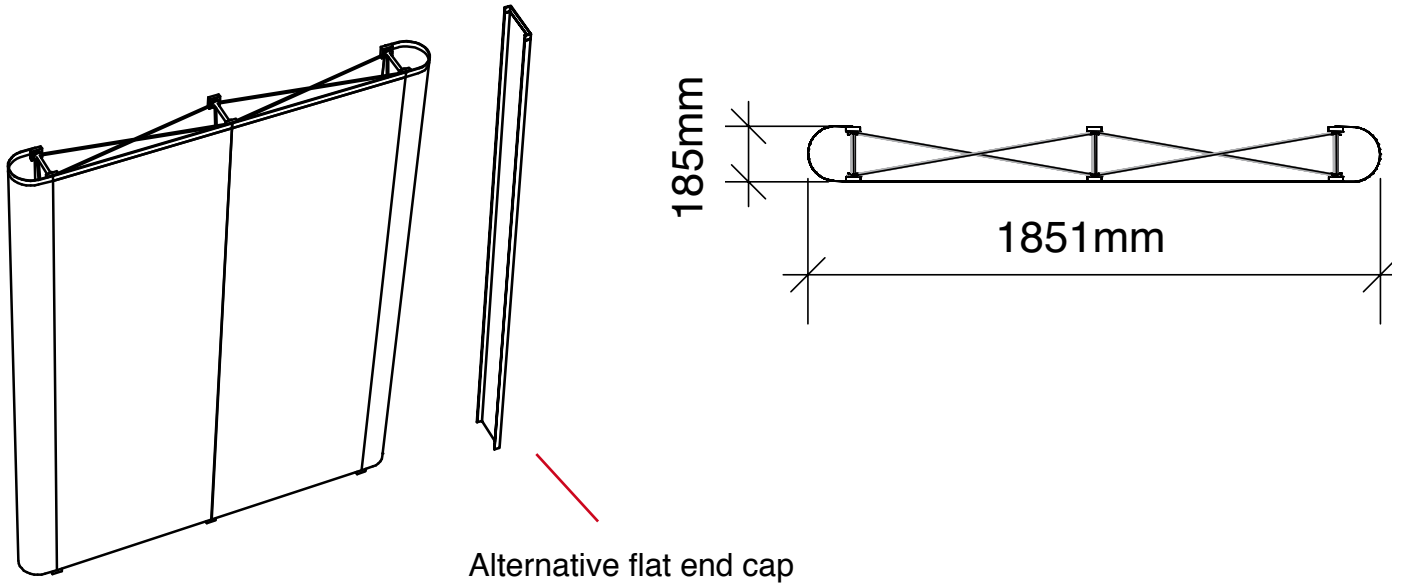

Alternative flat end cap

Total frame height 2390mm

Graphic dimensions

Alternative flat end cap

**N.B.** End caps are curved  
- remember to put anything important (i.e. logos) in the half nearest the viewer

graphic hinge  
23mm wide,  
total panel  
width 229mm

• Showcases are available - see "classic\_showcases.pdf"

Total frame height 2390mm

**Graphic dimensions**

(w) 400mm x (h) 2343 mm	(w) 781mm x (h) 2343mm	(w) 781mm x (h) 2343mm	(w) 400mm x (h) 2343 mm
--	------------------------------------	------------------------------------	--

**Alternative flat end cap**

(w) 183mm x (h) 2343 mm
--

**N.B.** End caps are curved  
 - remember to put anything important (i.e. logos) in the half nearest the viewer

graphic hinge  
 23mm wide,  
 total panel  
 width 229mm

(w) 183mm x (h) 2343 mm
--

**N.B.** End caps are curved  
- remember to put anything important (i.e. logos) in the half nearest the viewer

graphic hinge  
23mm wide,  
total panel  
width 229mm