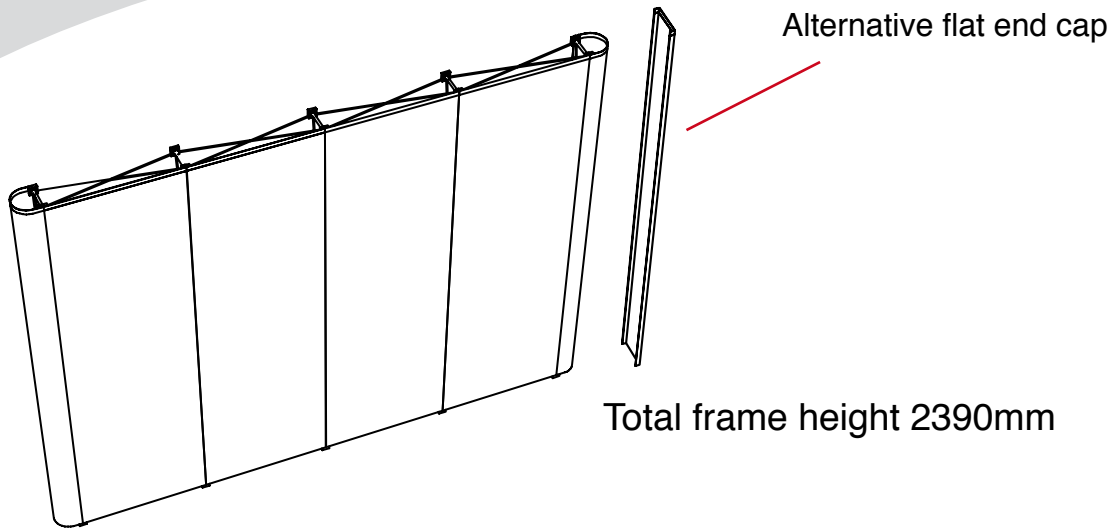

**Alternative flat end cap**

(w) 183mm x (h) 2343 mm
--

**N.B.** End caps are curved  
 - remember to put anything important (i.e. logos) in the half nearest the viewer

graphic hinge  
 23mm wide,  
 total panel  
 width 229mm

• Showcases are available - see "classic\_showcases.pdf"

Total frame height 2390mm

**Graphic dimensions**

Alternative flat end cap

(w) 400mm x (h) 2343 mm	(w) 781mm x (h) 2343mm	(w) 781mm x (h) 2343mm	(w) 781mm x (h) 2343mm	(w) 400mm x (h) 2343 mm
--	------------------------------------	------------------------------------	------------------------------------	--

(w) 183mm x (h) 2343 mm
--

**N.B.** End caps are curved  
- remember to put anything important (i.e. logos) in the half nearest the viewer

graphic hinge  
23mm wide,  
total panel  
width 229mm

## Graphic dimensions

Alternative flat end cap

(w) 400mm x (h) 2343mm	(w) 781mm x (h) 2343mm	(w) 781mm x (h) 2343mm	(w) 781mm x (h) 2343mm	(w) 781mm x (h) 2343mm	(w) 400mm x (h) 2343mm
------------------------------------	------------------------------------	------------------------------------	------------------------------------	------------------------------------	------------------------------------