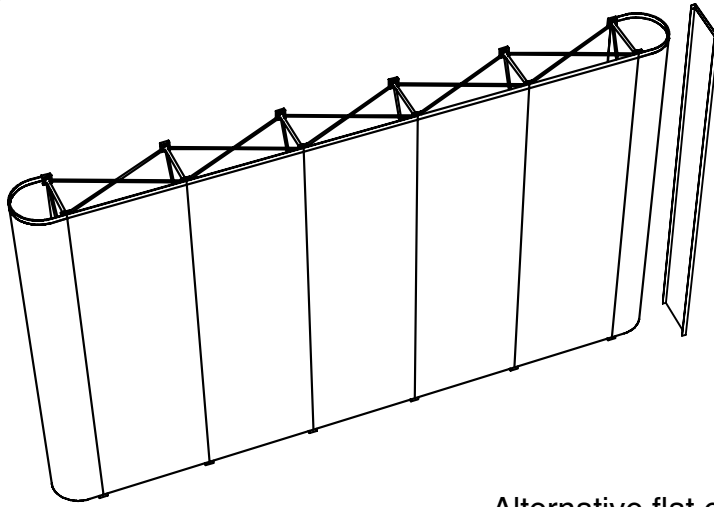

**Graphic dimensions**

(w) 621mm x (h) 1950mm	(w) 650mm x (h) 1950mm	(w) 650mm x (h) 1950mm	(w) 650mm x (h) 1950mm	(w) 621mm x (h) 1950mm
------------------------------------	------------------------------------	------------------------------------	------------------------------------	------------------------------------

Total frame height 1997mm

Graphic dimensions

(w) 621mm x (h) 1950mm	(w) 650mm x (h) 1950mm	(w) 650mm x (h) 1950mm	(w) 650mm x (h) 1950mm	(w) 650mm x (h) 1950mm	(w) 621mm x (h) 1950mm
------------------------------------	------------------------------------	------------------------------------	------------------------------------	------------------------------------	------------------------------------

Alternative flat end cap

**N.B.** End caps are curved  
- remember to put anything  
important (i.e. logos) in the half  
nearest the viewer

graphic hinge  
23mm wide,  
total panel  
width 358mm

Alternative flat end cap