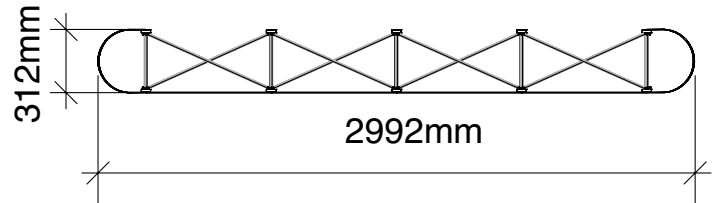

graphic hinge  
23mm wide,  
total panel  
width 358mm

• Showcases are available - see "300\_showcases.pdf"

Total frame height 1997mm

**Graphic dimensions**

(w) 621mm x (h) 1950mm	(w) 650mm x (h) 1950mm	(w) 650mm x (h) 1950mm	(w) 621mm x (h) 1950mm
------------------------------------	------------------------------------	------------------------------------	------------------------------------

**Graphic dimensions**

(w) 621mm x (h) 1950mm	(w) 650mm x (h) 1950mm	(w) 650mm x (h) 1950mm	(w) 650mm x (h) 1950mm	(w) 621mm x (h) 1950mm
------------------------------------	------------------------------------	------------------------------------	------------------------------------	------------------------------------

**Alternative flat end cap**

(w) 312mm x (h) 1950mm
------------------------------------

**N.B.** End caps are curved  
- remember to put anything important (i.e. logos) in the half nearest the viewer

graphic hinge  
23mm wide,  
total panel  
width 358mm

Total frame height 1997mm

Graphic dimensions

(w) 621mm x (h) 1950mm	(w) 650mm x (h) 1950mm	(w) 650mm x (h) 1950mm	(w) 650mm x (h) 1950mm	(w) 650mm x (h) 1950mm	(w) 621mm x (h) 1950mm
------------------------------------	------------------------------------	------------------------------------	------------------------------------	------------------------------------	------------------------------------