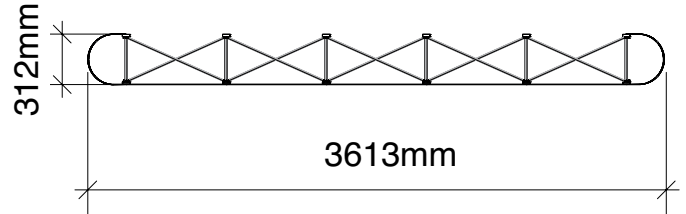

**Graphic dimensions**

(w) 621mm x (h) 1950mm	(w) 650mm x (h) 1950mm	(w) 650mm x (h) 1950mm	(w) 650mm x (h) 1950mm	(w) 621mm x (h) 1950mm
------------------------------------	------------------------------------	------------------------------------	------------------------------------	------------------------------------

**Alternative flat end cap**

(w) 312mm x (h) 1950mm
------------------------------------

**N.B.** End caps are curved  
- remember to put anything important (i.e. logos) in the half nearest the viewer

graphic hinge  
23mm wide,  
total panel  
width 358mm

Total frame height 1997mm

Graphic dimensions

(w) 621mm x (h) 1950mm	(w) 650mm x (h) 1950mm	(w) 650mm x (h) 1950mm	(w) 650mm x (h) 1950mm	(w) 650mm x (h) 1950mm	(w) 621mm x (h) 1950mm
------------------------------------	------------------------------------	------------------------------------	------------------------------------	------------------------------------	------------------------------------

Alternative flat end cap

**N.B.** End caps are curved  
- remember to put anything  
important (i.e. logos) in the half  
nearest the viewer

graphic hinge  
23mm wide,  
total panel  
width 358mm

Alternative flat end cap