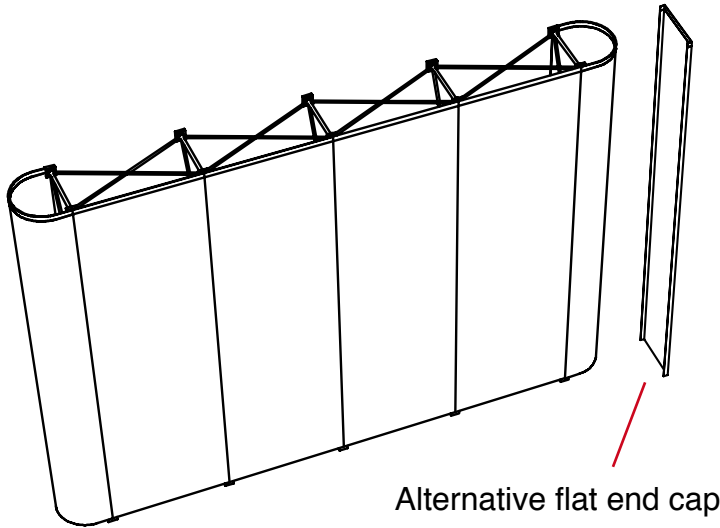

Alternative flat end cap

**N.B.** End caps are curved  
- remember to put anything important (i.e. logos) in the half nearest the viewer

graphic hinge  
23mm wide,  
total panel  
width 358mm

Total frame height 1997mm

**Graphic dimensions**

(w) 621mm x (h) 1950mm	(w) 650mm x (h) 1950mm	(w) 650mm x (h) 1950mm	(w) 650mm x (h) 1950mm	(w) 621mm x (h) 1950mm
------------------------------------	------------------------------------	------------------------------------	------------------------------------	------------------------------------

**Alternative flat end cap**

(w) 312mm x (h) 1950mm
------------------------------------

**N.B.** End caps are curved  
- remember to put anything important (i.e. logos) in the half nearest the viewer

graphic hinge  
23mm wide,  
total panel  
width 358mm

Total frame height 1997mm

Graphic dimensions

(w) 621mm x (h) 1950mm	(w) 650mm x (h) 1950mm	(w) 650mm x (h) 1950mm	(w) 650mm x (h) 1950mm	(w) 650mm x (h) 1950mm	(w) 621mm x (h) 1950mm
------------------------------------	------------------------------------	------------------------------------	------------------------------------	------------------------------------	------------------------------------