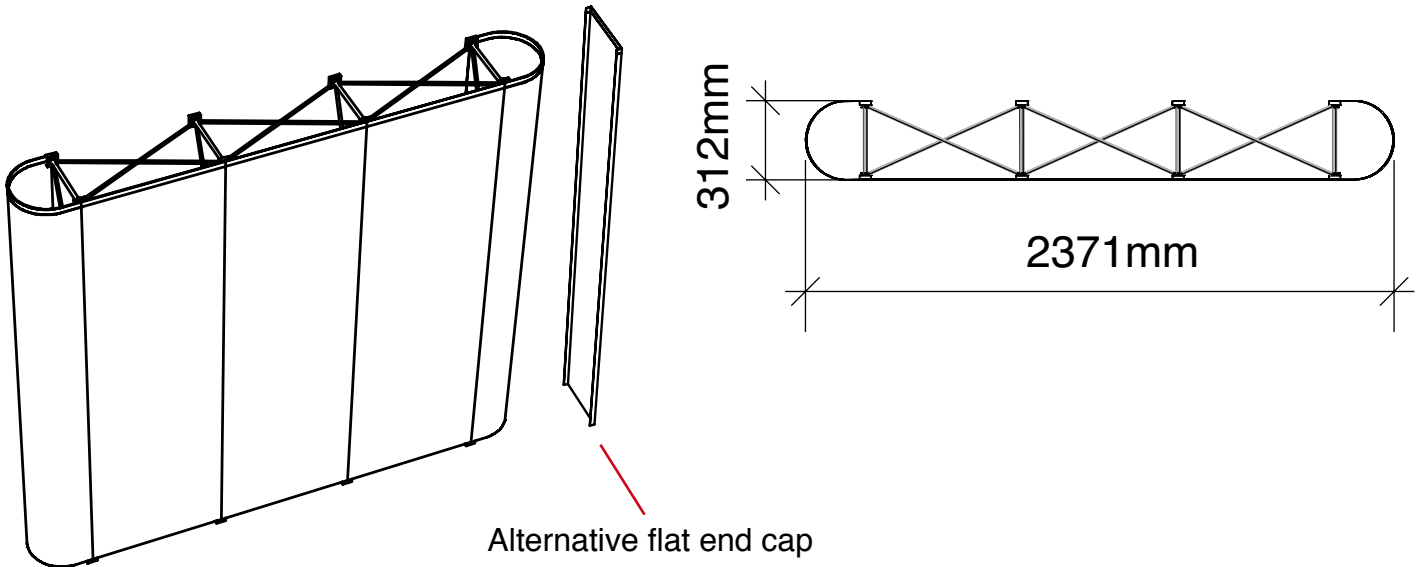

graphic hinge  
23mm wide,  
total panel  
width 358mm

• Showcases are available - see "300\_showcases.pdf"

Total frame height 1997mm

**Graphic dimensions**

(w) 621mm x (h) 1950mm	(w) 650mm x (h) 1950mm	(w) 650mm x (h) 1950mm	(w) 621mm x (h) 1950mm
------------------------------------	------------------------------------	------------------------------------	------------------------------------

Alternative flat end cap

**N.B.** End caps are curved  
- remember to put anything important (i.e. logos) in the half nearest the viewer

graphic hinge  
23mm wide,  
total panel  
width 358mm

Total frame height 1997mm

**Graphic dimensions**

(w) 621mm x (h) 1950mm	(w) 650mm x (h) 1950mm	(w) 650mm x (h) 1950mm	(w) 650mm x (h) 1950mm	(w) 621mm x (h) 1950mm
------------------------------------	------------------------------------	------------------------------------	------------------------------------	------------------------------------

Total frame height 1997mm

Graphic dimensions

(w) 621mm x (h) 1950mm	(w) 650mm x (h) 1950mm	(w) 650mm x (h) 1950mm	(w) 650mm x (h) 1950mm	(w) 650mm x (h) 1950mm	(w) 621mm x (h) 1950mm
------------------------------------	------------------------------------	------------------------------------	------------------------------------	------------------------------------	------------------------------------