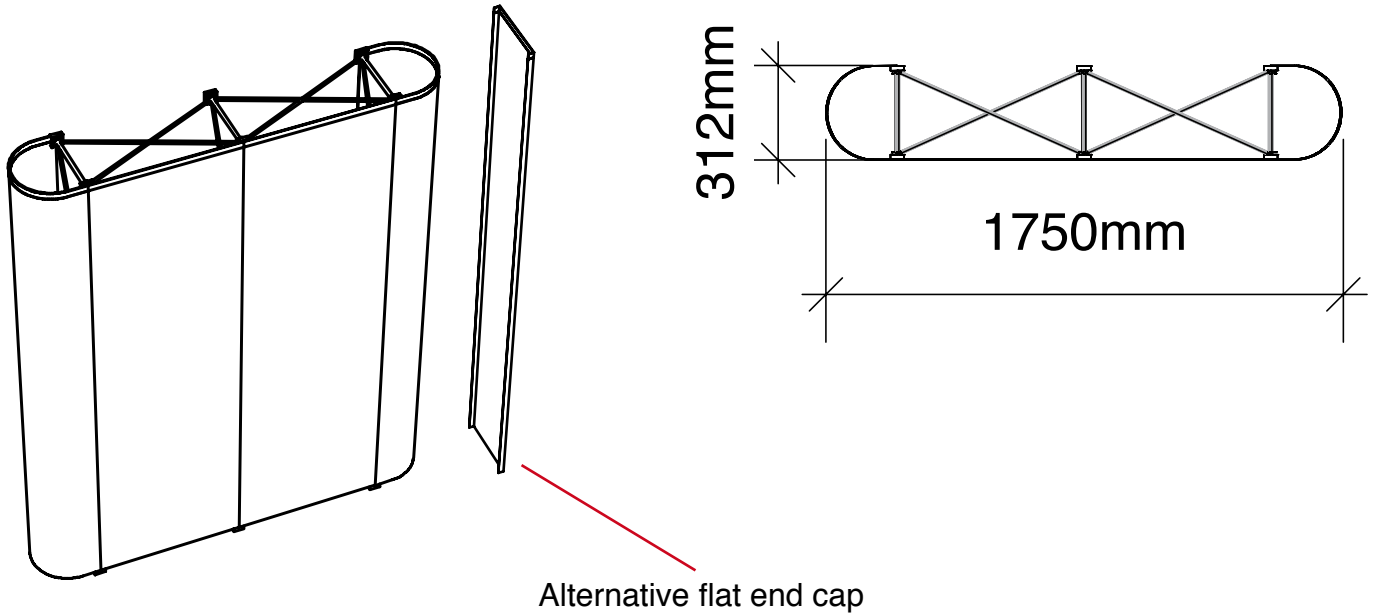

Total frame height 1997mm

**Graphic dimensions**

(w) 621mm	(w) 650mm	(w) 621mm
x	x	x
(h) 1950mm	(h) 1950mm	(h) 1950mm

Alternative flat end cap

(w) 312mm
x
(h) 1950mm

**N.B.** End caps are curved  
- remember to put anything important (i.e. logos) in the half nearest the viewer

graphic hinge  
23mm wide,  
total panel  
width 358mm

• Showcases are available - see "300\_showcases.pdf"

Total frame height 1997mm

**Graphic dimensions**

(w) 621mm x (h) 1950mm	(w) 650mm x (h) 1950mm	(w) 650mm x (h) 1950mm	(w) 621mm x (h) 1950mm
------------------------------------	------------------------------------	------------------------------------	------------------------------------

**Graphic dimensions**

(w) 621mm x (h) 1950mm	(w) 650mm x (h) 1950mm	(w) 650mm x (h) 1950mm	(w) 650mm x (h) 1950mm	(w) 621mm x (h) 1950mm
------------------------------------	------------------------------------	------------------------------------	------------------------------------	------------------------------------

Total frame height 1997mm

Graphic dimensions

(w) 621mm x (h) 1950mm	(w) 650mm x (h) 1950mm	(w) 650mm x (h) 1950mm	(w) 650mm x (h) 1950mm	(w) 650mm x (h) 1950mm	(w) 621mm x (h) 1950mm
------------------------------------	------------------------------------	------------------------------------	------------------------------------	------------------------------------	------------------------------------