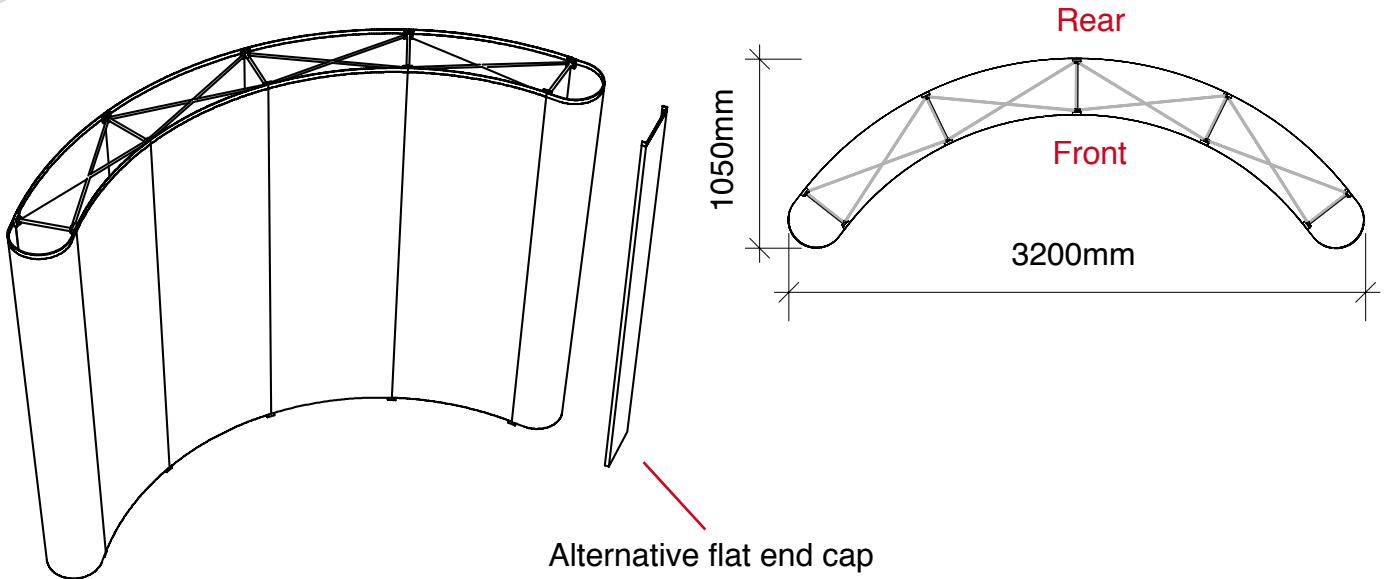

Alternative flat end cap

(w) 312mm x (h) 2343mm

N.B. End caps are curved
- remember to put anything important (i.e. logos) in the half nearest the viewer

graphic hinge
23mm wide,
total panel
width 358mm

Total frame height 2390mm

Graphic dimensions

(w) 621mm x (h) 2343mm	(w) Front 725mm (w) Rear 852mm x (h) 2343mm	(w) Front 725mm (w) Rear 852mm x (h) 2343mm	(w) 621mm x (h) 2343mm
------------------------------------	---	---	------------------------------------

(w) 312mm x (h) 2343mm

N.B. End caps are curved - remember to put anything important (i.e. logos) in the half nearest the viewer

graphic hinge 23mm wide, total panel width 358mm