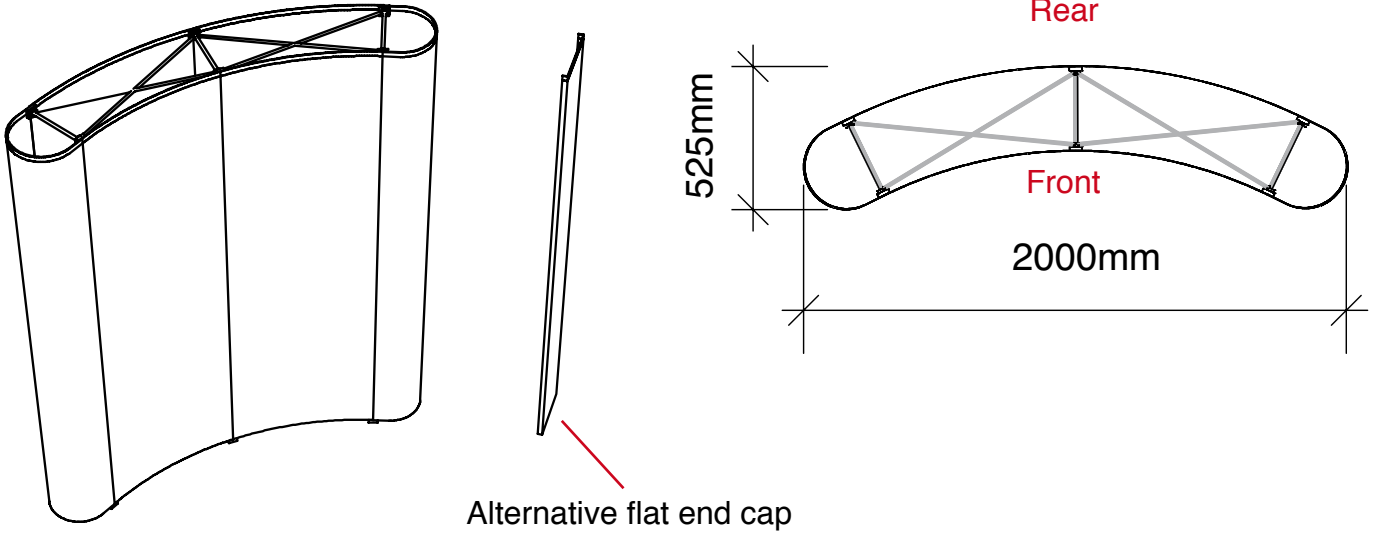

Total frame height 2390mm

Graphic dimensions

(w) 621mm x (h) 2343mm	(w) Front 725mm (w) Rear 852mm x (h) 2343mm	(w) 621mm x (h) 2343mm
------------------------------------	---	------------------------------------

Alternative flat end cap

(w) 312mm x (h) 2343mm

N.B. End caps are curved
- remember to put anything important (i.e. logos) in the half nearest the viewer

graphic hinge
23mm wide,
total panel
width 358mm

Total frame height 2390mm

Graphic dimensions

(w) 621mm x (h) 2343mm	(w) Front 725mm (w) Rear 852mm x (h) 2343mm	(w) Front 725mm (w) Rear 852mm x (h) 2343mm	(w) 621mm x (h) 2343mm
------------------------------------	---	---	------------------------------------

(w) 312mm x (h) 2343mm

N.B. End caps are curved - remember to put anything important (i.e. logos) in the half nearest the viewer

graphic hinge 23mm wide, total panel width 358mm