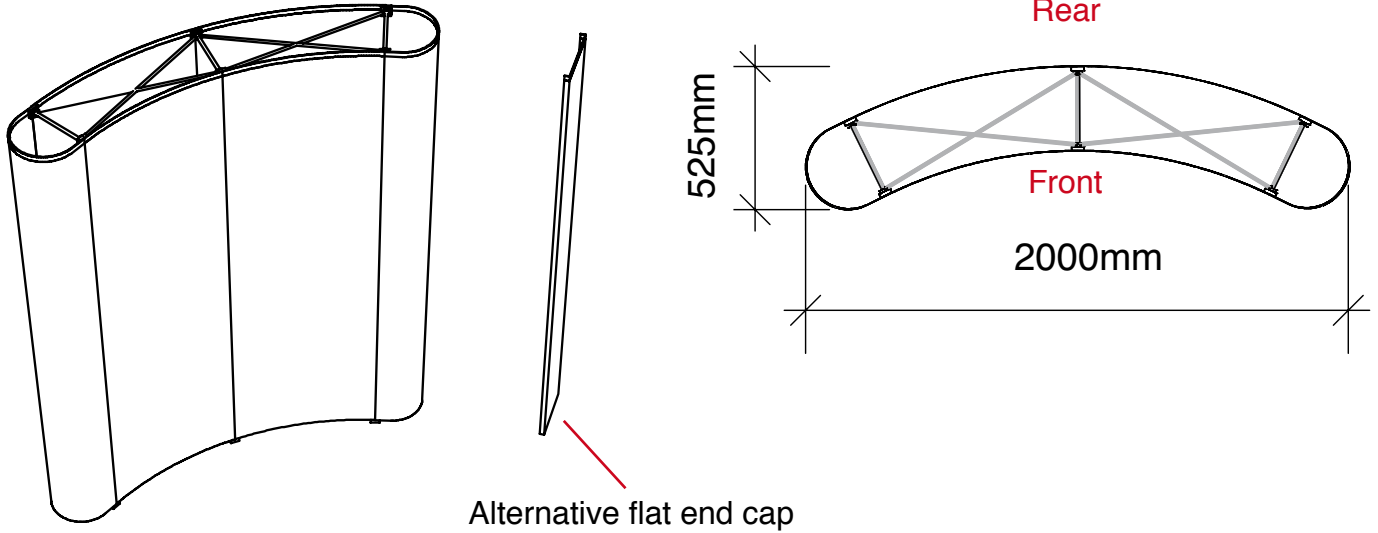

Total frame height 2390mm

Graphic dimensions

(w) 621mm	(w) Front 725mm	(w) 621mm
x (h) 2343mm	(w) Rear 852mm	x (h) 2343mm
	x (h) 2343mm	

Alternative flat end cap

(w) 312mm
x (h) 2343mm

N.B. End caps are curved
- remember to put anything important (i.e. logos) in the half nearest the viewer

graphic hinge
23mm wide,
total panel
width 358mm

•curved mag bars and showcases are available - see "300_showcases.pdf"

Total frame height 2390mm

Graphic dimensions

(w) 621mm x (h) 2343mm	(w) Front 725mm (w) Rear 852mm x (h) 2343mm	(w) Front 725mm (w) Rear 852mm x (h) 2343mm	(w) 621mm x (h) 2343mm
------------------------------------	---	---	------------------------------------

Alternative flat end cap

(w) 312mm x (h) 2343mm

N.B. End caps are curved
- remember to put anything important (i.e. logos) in the half nearest the viewer

graphic hinge
23mm wide,
total panel
width 358mm

•curved mag bars and showcases are available - see "300_showcases.pdf"

(w) 312mm x (h) 2343mm

N.B. End caps are curved
- remember to put anything
important (i.e. logos) in the half
nearest the viewer

graphic hinge
23mm wide,
total panel
width 358mm