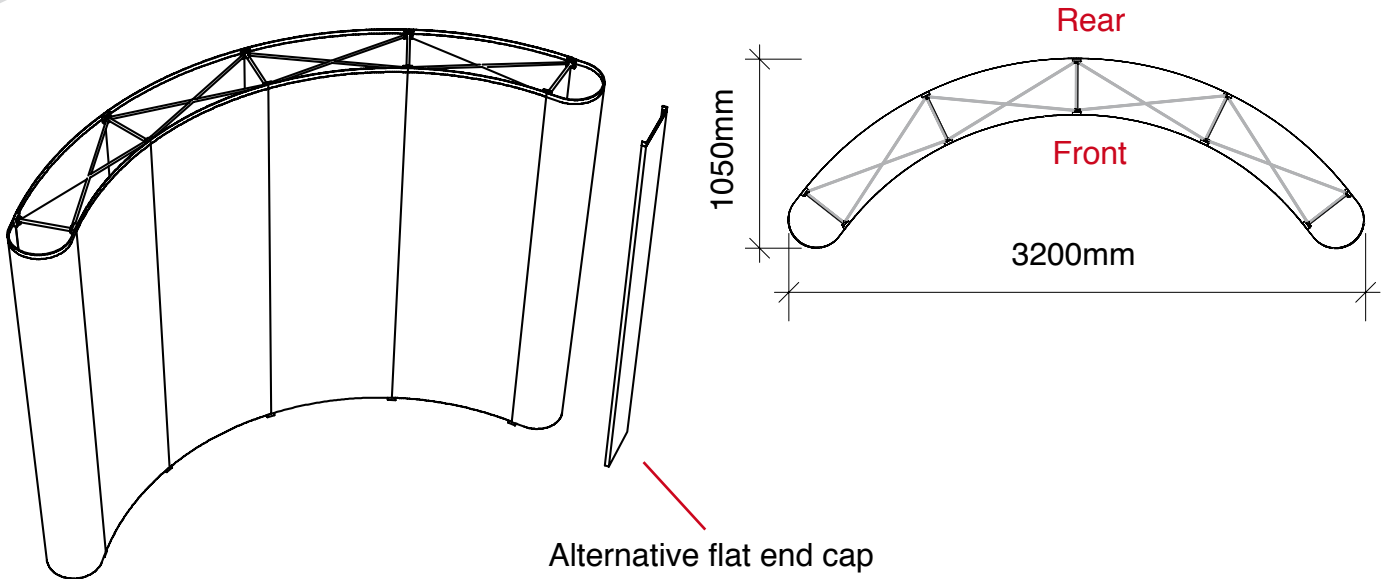

Total frame height 2390mm

Graphic dimensions

(w) 621mm	(w) Front 725mm	(w) 621mm
x (h) 2343mm	(w) Rear 852mm	x (h) 2343mm
	x (h) 2343mm	

Alternative flat end cap

(w) 312mm
x (h) 2343mm

N.B. End caps are curved
- remember to put anything important (i.e. logos) in the half nearest the viewer

graphic hinge
23mm wide,
total panel
width 358mm

•curved mag bars and showcases are available - see "300_showcases.pdf"

Total frame height 2390mm

Graphic dimensions

(w) 621mm x (h) 2343mm	(w) Front 725mm (w) Rear 852mm x (h) 2343mm	(w) Front 725mm (w) Rear 852mm x (h) 2343mm	(w) 621mm x (h) 2343mm
------------------------------------	---	---	------------------------------------

Alternative flat end cap

(w) 312mm x (h) 2343mm

N.B. End caps are curved
- remember to put anything important (i.e. logos) in the half nearest the viewer

graphic hinge
23mm wide,
total panel
width 358mm

•curved mag bars and showcases are available - see "300_showcases.pdf"

(w) 312mm x (h) 2343mm

N.B. End caps are curved
- remember to put anything
important (i.e. logos) in the half
nearest the viewer

graphic hinge
23mm wide,
total panel
width 358mm