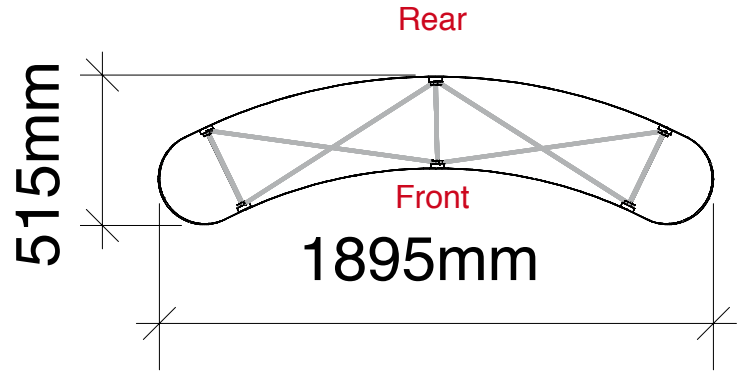

Total frame height 2240mm

**Graphic dimensions**

(w) 621 mm	(w) <b>Front</b> 674mm	(w) 621 mm
x (h) 2200 mm	(w) <b>Rear</b> 807mm	x (h) 2200 mm
	x (h) 2200mm	

**N.B.** End caps are curved  
- remember to put anything important (i.e. logos) in the half nearest the viewer

Total frame height 2240mm

**Graphic dimensions**

(w) 621 mm x (h) 2200 mm	(w) <b>Front</b> 674mm (w) <b>Rear</b> 807mm x (h) 2200mm	(w) <b>Front</b> 674mm (w) <b>Rear</b> 807mm x (h) 2200mm	(w) 621 mm x (h) 2200 mm
--	---	---	--

**N.B.** End caps are curved  
- remember to put anything  
important (i.e. logos) in the half  
nearest the viewer

Total frame height 2240mm

**Graphic dimensions**

(w) 621 mm x (h) 2200 mm	(w) <b>Front</b> 674mm (w) <b>Rear</b> 807mm x (h) 2200mm	(w) <b>Front</b> 674mm (w) <b>Rear</b> 807mm x (h) 2200mm	(w) <b>Front</b> 674mm (w) <b>Rear</b> 807mm x (h) 2200mm	(w) 621 mm x (h) 2200 mm
--	---	---	---	--

**N.B.** End caps are curved  
- remember to put anything important (i.e. logos) in the half nearest the viewer