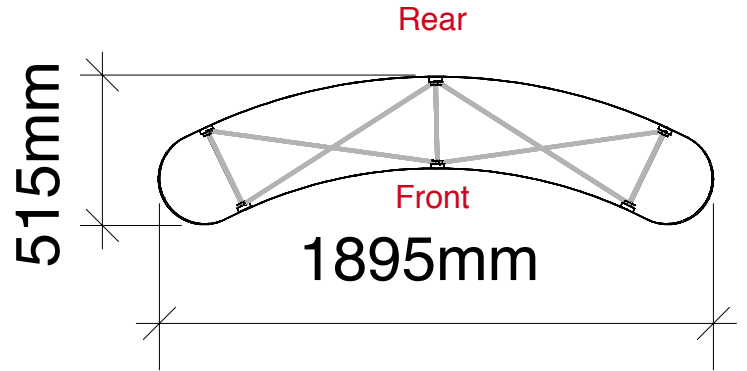

Total frame height 2240mm

**Graphic dimensions**

(w) 621 mm x (h) 2200 mm	(w) <b>Front</b> 674mm (w) <b>Rear</b> 807mm x (h) 2200mm	(w) 621 mm x (h) 2200 mm
--	---	--

**N.B.** End caps are curved  
- remember to put anything  
important (i.e. logos) in the half  
nearest the viewer

Total frame height 2240mm

**Graphic dimensions**

(w) 621 mm x (h) 2200 mm	(w) <b>Front</b> 674mm (w) <b>Rear</b> 807mm x (h) 2200mm	(w) <b>Front</b> 674mm (w) <b>Rear</b> 807mm x (h) 2200mm	(w) 621 mm x (h) 2200 mm
--	---	---	--

**N.B.** End caps are curved  
- remember to put anything  
important (i.e. logos) in the half  
nearest the viewer

Total frame height 2240mm

**Graphic dimensions**

(w) 621 mm x (h) 2200 mm	(w) <b>Front</b> 674mm (w) <b>Rear</b> 807mm x (h) 2200mm	(w) <b>Front</b> 674mm (w) <b>Rear</b> 807mm x (h) 2200mm	(w) <b>Front</b> 674mm (w) <b>Rear</b> 807mm x (h) 2200mm	(w) 621 mm x (h) 2200 mm
--	---	---	---	--

**N.B.** End caps are curved  
- remember to put anything important (i.e. logos) in the half nearest the viewer