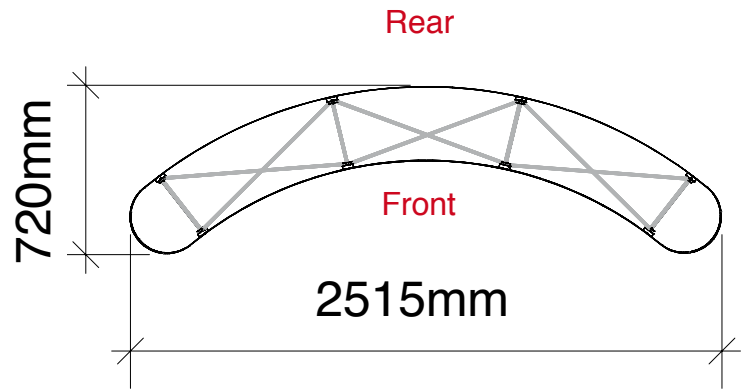

Total frame height 2240mm

**Graphic dimensions**

(w) 621 mm	(w) <b>Front</b> 674mm	(w) 621 mm
x (h) 2200 mm	(w) <b>Rear</b> 807mm	x (h) 2200 mm
	x (h) 2200mm	

**N.B.** End caps are curved  
- remember to put anything important (i.e. logos) in the half nearest the viewer

Total frame height 2240mm

**Graphic dimensions**

(w) 621 mm x (h) 2200 mm	(w) <b>Front</b> 674mm (w) <b>Rear</b> 807mm x (h) 2200mm	(w) <b>Front</b> 674mm (w) <b>Rear</b> 807mm x (h) 2200mm	(w) 621 mm x (h) 2200 mm
--	---	---	--

**N.B.** End caps are curved  
- remember to put anything  
important (i.e. logos) in the half  
nearest the viewer

Total frame height 2240mm

**Graphic dimensions**

(w) 621 mm x (h) 2200 mm	(w) <b>Front</b> 674mm (w) <b>Rear</b> 807mm x (h) 2200mm	(w) <b>Front</b> 674mm (w) <b>Rear</b> 807mm x (h) 2200mm	(w) <b>Front</b> 674mm (w) <b>Rear</b> 807mm x (h) 2200mm	(w) 621 mm x (h) 2200 mm
--	---	---	---	--

**N.B.** End caps are curved  
- remember to put anything important (i.e. logos) in the half nearest the viewer