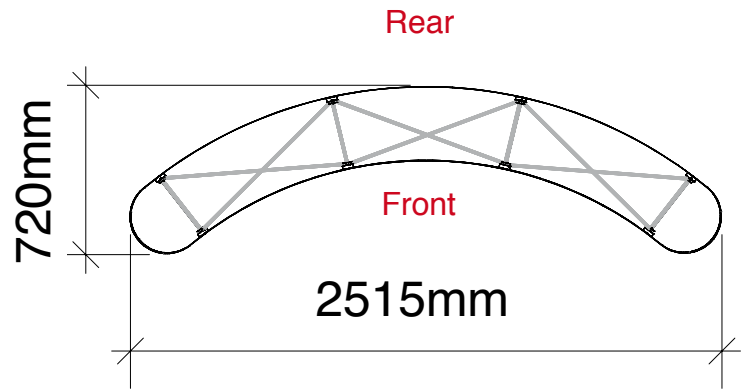

Total frame height 2240mm

**Graphic dimensions**

(w) 621 mm x (h) 2200 mm	(w) <b>Front</b> 674mm (w) <b>Rear</b> 807mm x (h) 2200mm	(w) 621 mm x (h) 2200 mm
--	---	--

**N.B.** End caps are curved  
- remember to put anything  
important (i.e. logos) in the half  
nearest the viewer

Total frame height 2240mm

**Graphic dimensions**

(w) 621 mm x (h) 2200 mm	(w) <b>Front</b> 674mm (w) <b>Rear</b> 807mm x (h) 2200mm	(w) <b>Front</b> 674mm (w) <b>Rear</b> 807mm x (h) 2200mm	(w) 621 mm x (h) 2200 mm
--	---	---	--

**N.B.** End caps are curved  
- remember to put anything  
important (i.e. logos) in the half  
nearest the viewer

Total frame height 2240mm

**Graphic dimensions**

(w) 621 mm x (h) 2200 mm	(w) <b>Front</b> 674mm (w) <b>Rear</b> 807mm x (h) 2200mm	(w) <b>Front</b> 674mm (w) <b>Rear</b> 807mm x (h) 2200mm	(w) <b>Front</b> 674mm (w) <b>Rear</b> 807mm x (h) 2200mm	(w) 621 mm x (h) 2200 mm
--	---	---	---	--

**N.B.** End caps are curved  
- remember to put anything important (i.e. logos) in the half nearest the viewer