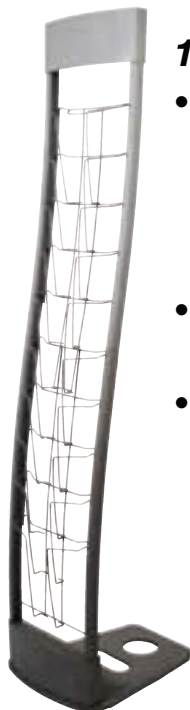

Premier

Literature Racks

Prism

- Stylish and stable one-piece double-sided unit
- Heavy steel base with stand tubes
- 6 x A4 acrylic pockets
- Can accommodate your own graphic header

Zed-up Lite

- Double-sided acrylic shelves
- Available in A5, A4 and A3 formats
- 6 pockets
- Heavy duty case included
- Collapsible
- Available in anodised silver

10-up Deluxe

- Curvaceous styling with 10 wire frame pockets
- Slim and lightweight
- Available in black or silver

For prices please contact the Premier Team
+44 (0)1227 710104 www.premier-framework.com