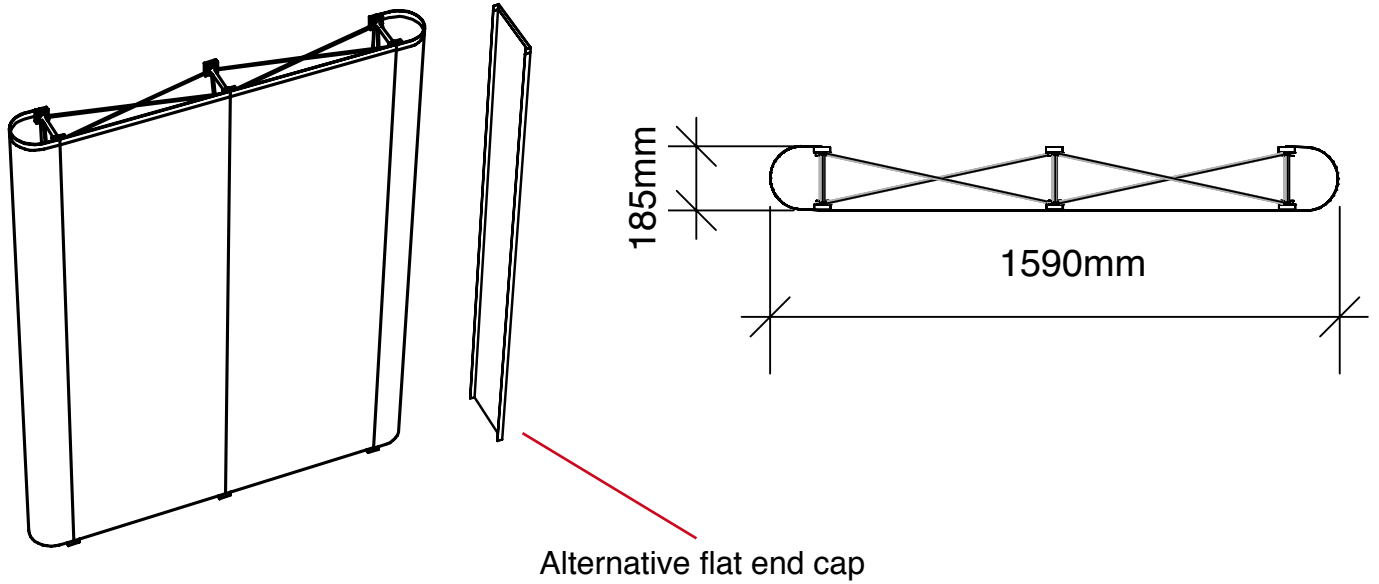

Alternative flat end cap

Total frame height 1997mm

Graphic dimensions

Alternative flat end cap

**N.B.** End caps are curved - remember to put anything important (i.e. logos) in the half nearest the viewer

graphic hinge 23mm wide, total panel width 229mm

Total frame height 1997mm

**Graphic dimensions**

Alternative flat end cap

**N.B.** End caps are curved  
- remember to put anything  
important (i.e. logos) in the half  
nearest the viewer

(w) 183mm x (h) 1950 mm
----------------------------------------

**N.B.** End caps are curved  
- remember to put anything  
important (i.e. logos) in the half  
nearest the viewer

graphic hinge  
23mm wide,  
total panel  
width 229mm