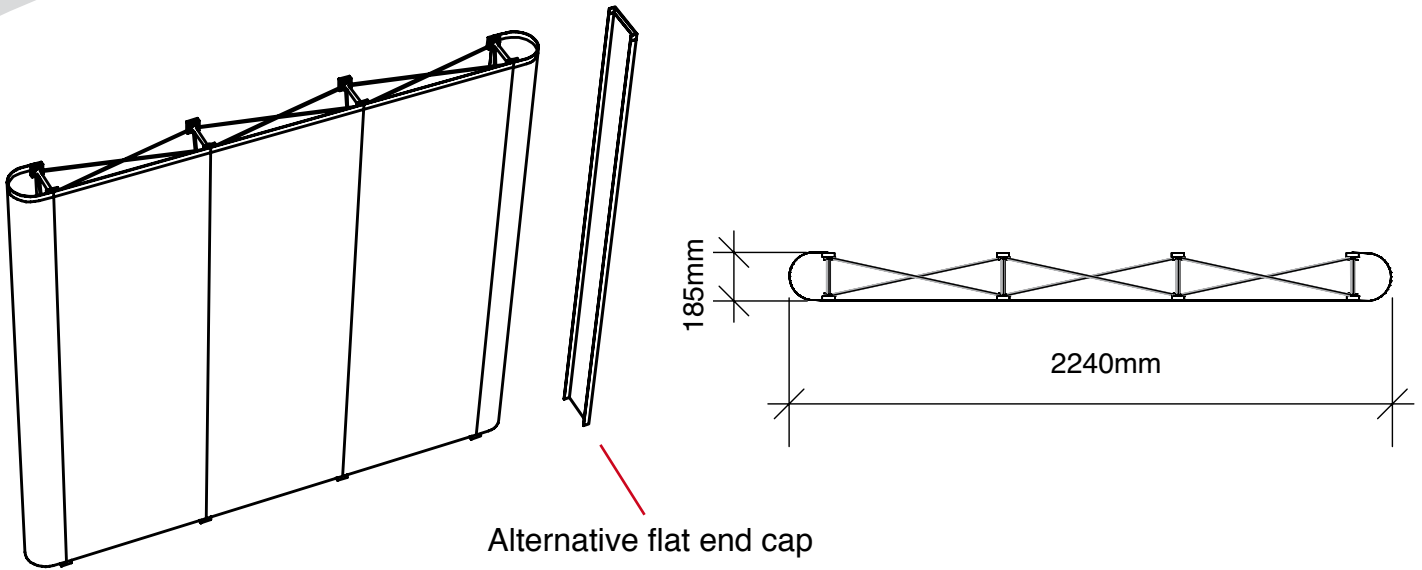

Alternative flat end cap

Total frame height 1997mm

Graphic dimensions

Alternative flat end cap

**N.B.** End caps are curved - remember to put anything important (i.e. logos) in the half nearest the viewer

graphic hinge 23mm wide, total panel width 229mm

Total frame height 1997mm

**Graphic dimensions**

Alternative flat end cap

**N.B.** End caps are curved  
- remember to put anything  
important (i.e. logos) in the half  
nearest the viewer

graphic hinge  
23mm wide,  
total panel  
width 229mm

Total frame height 1997mm

**Graphic dimensions**

Alternative flat end cap

(w) 400mm x (h) 1950 mm	(w) 650mm x (h) 1950mm	(w) 650mm x (h) 1950mm	(w) 650mm x (h) 1950mm	(w) 400mm x (h) 1950 mm
----------------------------------------	------------------------------------	------------------------------------	------------------------------------	----------------------------------------

(w) 183mm x (h) 1950 mm
----------------------------------------

**N.B.** End caps are curved  
- remember to put anything  
important (i.e. logos) in the half  
nearest the viewer

graphic hinge  
23mm wide,  
total panel  
width 229mm