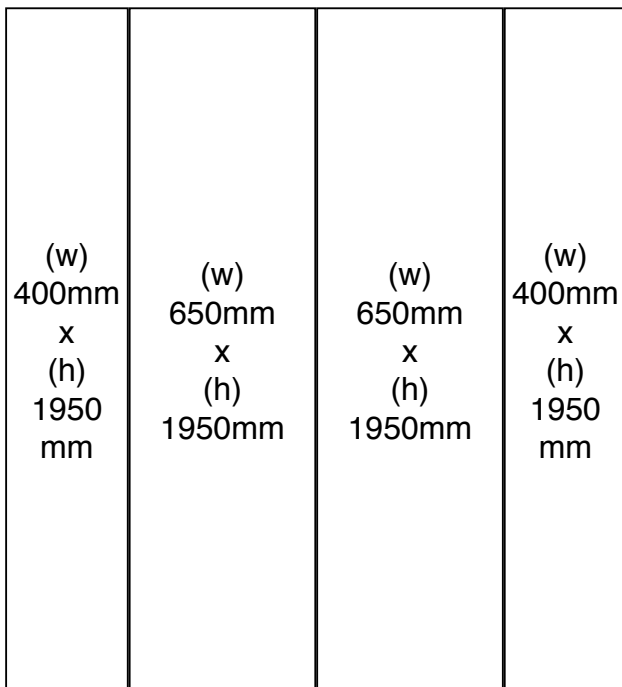

Alternative flat end cap

Total frame height 1997mm

Graphic dimensions

Alternative flat end cap

**N.B.** End caps are curved - remember to put anything important (i.e. logos) in the half nearest the viewer

graphic hinge 23mm wide, total panel width 229mm

Total frame height 1997mm

**Graphic dimensions**

Alternative flat end cap

**N.B.** End caps are curved  
- remember to put anything  
important (i.e. logos) in the half  
nearest the viewer

(w) 183mm x (h) 1950 mm
----------------------------------------

**N.B.** End caps are curved  
- remember to put anything  
important (i.e. logos) in the half  
nearest the viewer

graphic hinge  
23mm wide,  
total panel  
width 229mm

**Graphic dimensions**

Alternative flat end cap

(w) 400mm x (h) 1950 mm	(w) 650mm x (h) 1950mm	(w) 650mm x (h) 1950mm	(w) 650mm x (h) 1950mm	(w) 650mm x (h) 1950mm	(w) 400mm x (h) 1950 mm
----------------------------------------	------------------------------------	------------------------------------	------------------------------------	------------------------------------	----------------------------------------