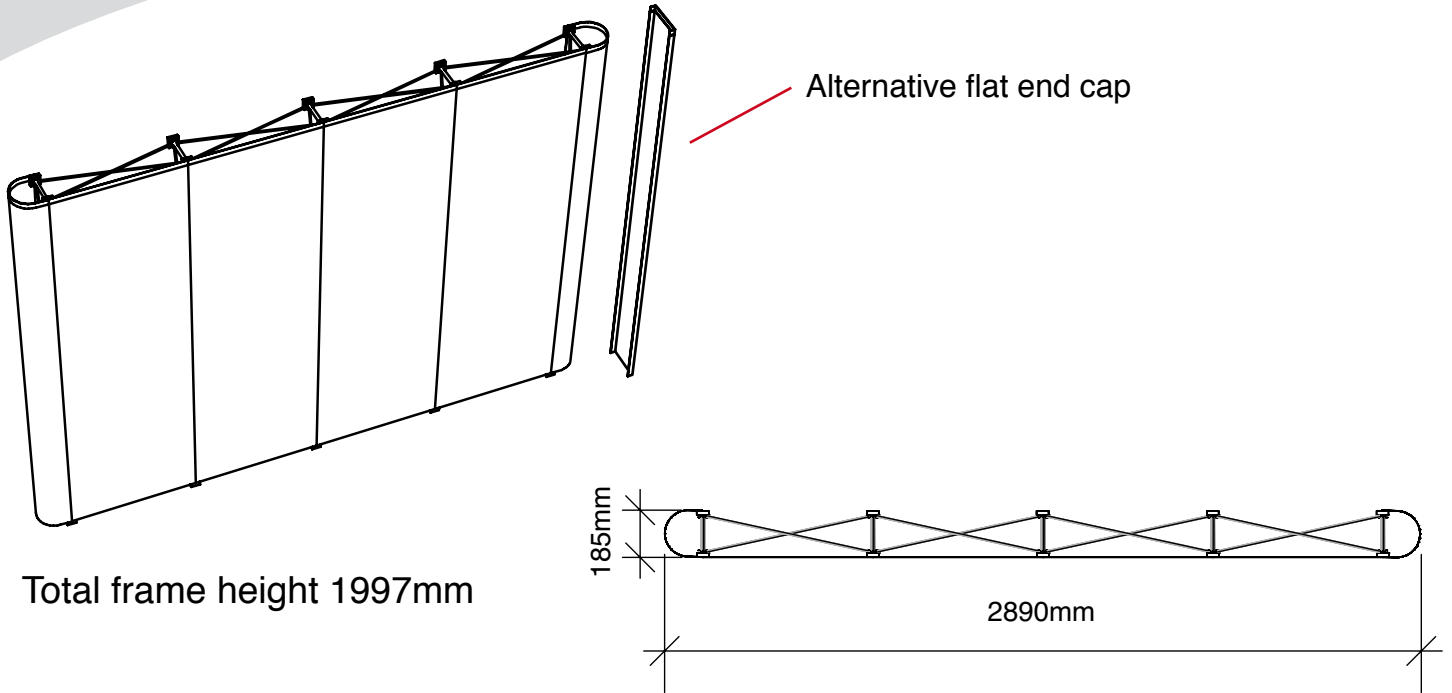

graphic hinge  
23mm wide,  
total panel  
width 229mm

Total frame height 1997mm

**Graphic dimensions**

Alternative flat end cap

(w) 400mm x (h) 1950 mm	(w) 650mm x (h) 1950mm	(w) 650mm x (h) 1950mm	(w) 650mm x (h) 1950mm	(w) 400mm x (h) 1950 mm
----------------------------------------	------------------------------------	------------------------------------	------------------------------------	----------------------------------------

(w) 183mm x (h) 1950 mm
----------------------------------------

**N.B.** End caps are curved  
- remember to put anything  
important (i.e. logos) in the half  
nearest the viewer

graphic hinge  
23mm wide,  
total panel  
width 229mm

**Graphic dimensions**

Alternative flat end cap

(w) 400mm x (h) 1950 mm	(w) 650mm x (h) 1950mm	(w) 650mm x (h) 1950mm	(w) 650mm x (h) 1950mm	(w) 650mm x (h) 1950mm	(w) 400mm x (h) 1950 mm
----------------------------------------	------------------------------------	------------------------------------	------------------------------------	------------------------------------	----------------------------------------