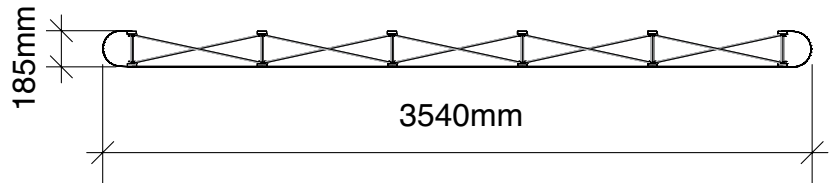

**Graphic dimensions**

Alternative flat end cap

(w) 400mm x (h) 1950 mm	(w) 650mm x (h) 1950mm	(w) 650mm x (h) 1950mm	(w) 650mm x (h) 1950mm	(w) 650mm x (h) 1950mm	(w) 400mm x (h) 1950 mm
----------------------------------------	------------------------------------	------------------------------------	------------------------------------	------------------------------------	----------------------------------------

(w) 183mm x (h) 1950 mm
----------------------------------------

**N.B.** End caps are curved  
- remember to put anything  
important (i.e. logos) in the half  
nearest the viewer

graphic hinge  
23mm wide,  
total panel  
width 229mm

# Premier kit specifications

• Premier Classic mini 3X5 flat

Alternative flat end cap

Total frame height 1997mm

## Graphic dimensions

Alternative flat end cap

(w) 400mm x (h) 1950 mm	(w) 650mm x (h) 1950mm	(w) 650mm x (h) 1950mm	(w) 650mm x (h) 1950mm	(w) 650mm x (h) 1950mm	(w) 650mm x (h) 1950mm	(w) 400mm x (h) 1950 mm	(w) 183mm x (h) 1950 mm
----------------------------------------	------------------------------------	------------------------------------	------------------------------------	------------------------------------	------------------------------------	----------------------------------------	----------------------------------------