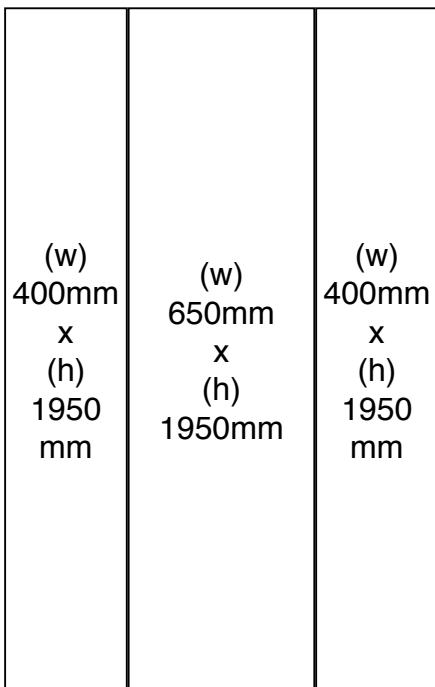

Alternative flat end cap

Total frame height 1997mm

Graphic dimensions

Alternative flat end cap

**N.B.** End caps are curved - remember to put anything important (i.e. logos) in the half nearest the viewer

graphic hinge 23mm wide, total panel width 229mm

Total frame height 1997mm

**Graphic dimensions**

Alternative flat end cap

**N.B.** End caps are curved  
- remember to put anything  
important (i.e. logos) in the half  
nearest the viewer

(w) 183mm x (h) 1950 mm
----------------------------------------

**N.B.** End caps are curved  
- remember to put anything  
important (i.e. logos) in the half  
nearest the viewer

graphic hinge  
23mm wide,  
total panel  
width 229mm