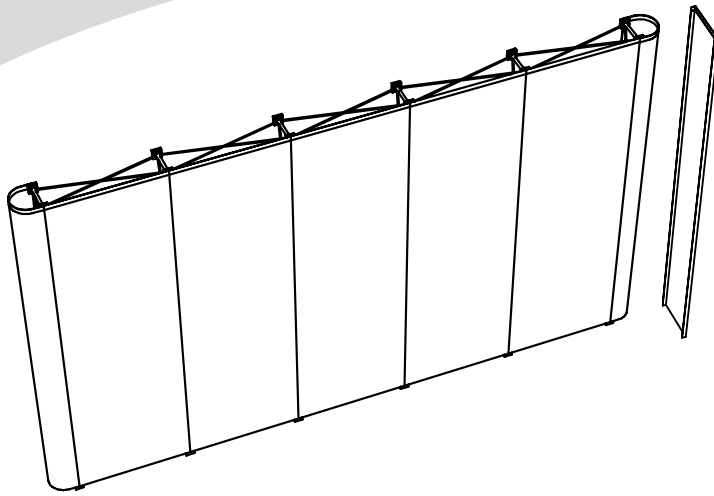

Premier kit specifications

• Premier Classic mini 3X5 flat

Alternative flat end cap

Total frame height 1997mm