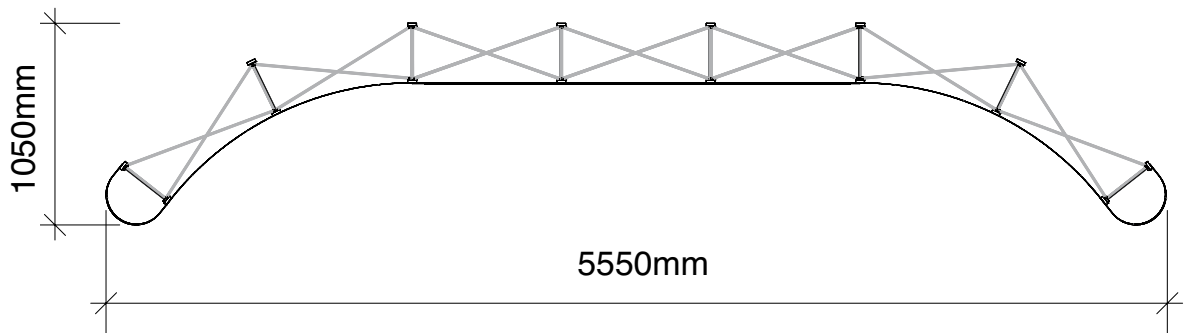

Total frame height 2390mm

**Graphic dimensions**

(w) 621 mm x (h) 2343 mm	(w) 725mm x (h) 2343 mm	screen area - no graphic	(w) 725mm x (h) 2343 mm	(w) 621 mm x (h) 2343 mm
		(w) 1565mm x (h) 785 mm		

**N.B.** End caps are curved  
 - remember to put anything important (i.e. logos) in the half nearest the viewer

Total frame height 2390mm

**Graphic dimensions**

(w) 621 mm	(w) 725mm	(w) 725mm	screen area - no graphic	(w) 725mm	(w) 725mm	(w) 621 mm
x (h) 2343 mm	x (h) 2343 mm	x (h) 2343 mm		x (h) 2343 mm	x (h) 2343 mm	x (h) 2343 mm
			(w) 2346mm x (h) 785 mm			

**N.B.** End caps are curved  
- remember to put anything  
important (i.e. logos) in the half  
nearest the viewer