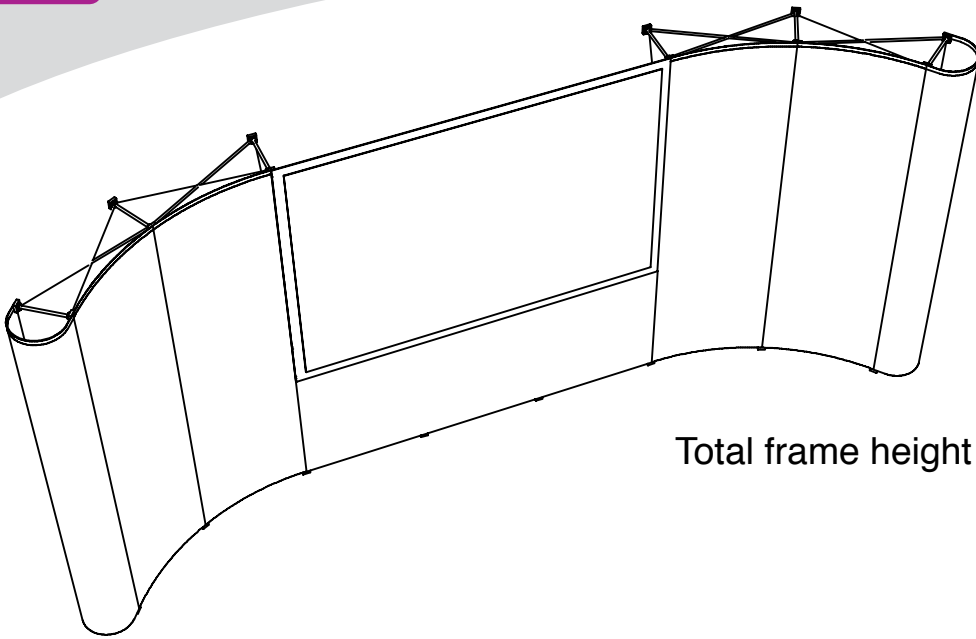

Total frame height 2390mm

**Graphic dimensions**

(w) 621 mm x (h) 2343 mm	(w) 725mm x (h) 2343 mm	screen area - no graphic	(w) 725mm x (h) 2343 mm	(w) 621 mm x (h) 2343 mm
		(w) 1565mm x (h) 785 mm		

**N.B.** End caps are curved  
 - remember to put anything important (i.e. logos) in the half nearest the viewer

Total frame height 2390mm

**Graphic dimensions**

(w) 621 mm	(w) 725mm	(w) 725mm	screen area - no graphic	(w) 725mm	(w) 725mm	(w) 621 mm
x (h) 2343 mm	x (h) 2343 mm	x (h) 2343 mm		x (h) 2343 mm	x (h) 2343 mm	x (h) 2343 mm
			(w) 2346mm x (h) 785 mm			

**N.B.** End caps are curved  
- remember to put anything  
important (i.e. logos) in the half  
nearest the viewer