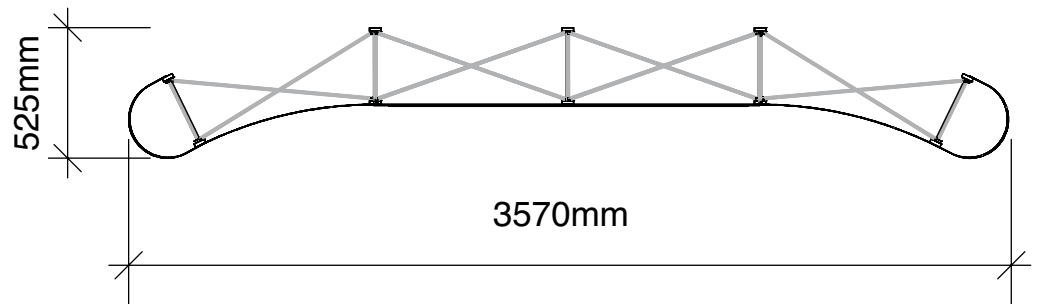

Total frame height 2390mm

**Graphic dimensions**

(w) 621 mm x (h) 2343 mm	(w) 725mm x (h) 2343 mm	screen area - no graphic	(w) 725mm x (h) 2343 mm	(w) 621 mm x (h) 2343 mm
		(w) 1565mm x (h) 785 mm		

**N.B.** End caps are curved  
 - remember to put anything important (i.e. logos) in the half nearest the viewer

Total frame height 2390mm

**Graphic dimensions**

(w) 621 mm	(w) 725mm	(w) 725mm	screen area - no graphic	(w) 725mm	(w) 725mm	(w) 621 mm
x (h) 2343 mm	x (h) 2343 mm	x (h) 2343 mm		x (h) 2343 mm	x (h) 2343 mm	x (h) 2343 mm
			(w) 2346mm x (h) 785 mm			

**N.B.** End caps are curved  
- remember to put anything  
important (i.e. logos) in the half  
nearest the viewer