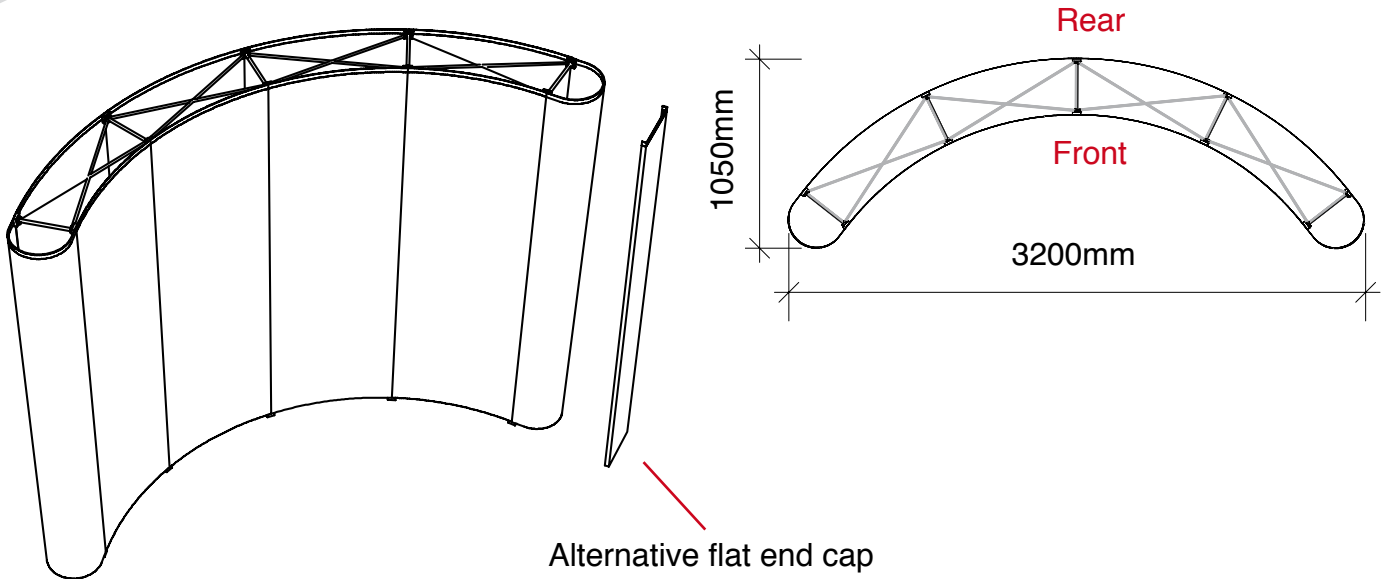

Alternative flat end cap

(w) 312mm x (h) 2343mm

N.B. End caps are curved
- remember to put anything important (i.e. logos) in the half nearest the viewer

graphic hinge
23mm wide,
total panel
width 358mm

•curved mag bars and showcases are available - see "300_showcases.pdf"

Total frame height 2390mm

Graphic dimensions

(w) 621mm x (h) 2343mm	(w) Front 725mm (w) Rear 852mm x (h) 2343mm	(w) Front 725mm (w) Rear 852mm x (h) 2343mm	(w) 621mm x (h) 2343mm
------------------------------------	---	---	------------------------------------

(w) 312mm x (h) 2343mm

N.B. End caps are curved
- remember to put anything
important (i.e. logos) in the half
nearest the viewer

graphic hinge
23mm wide,
total panel
width 358mm