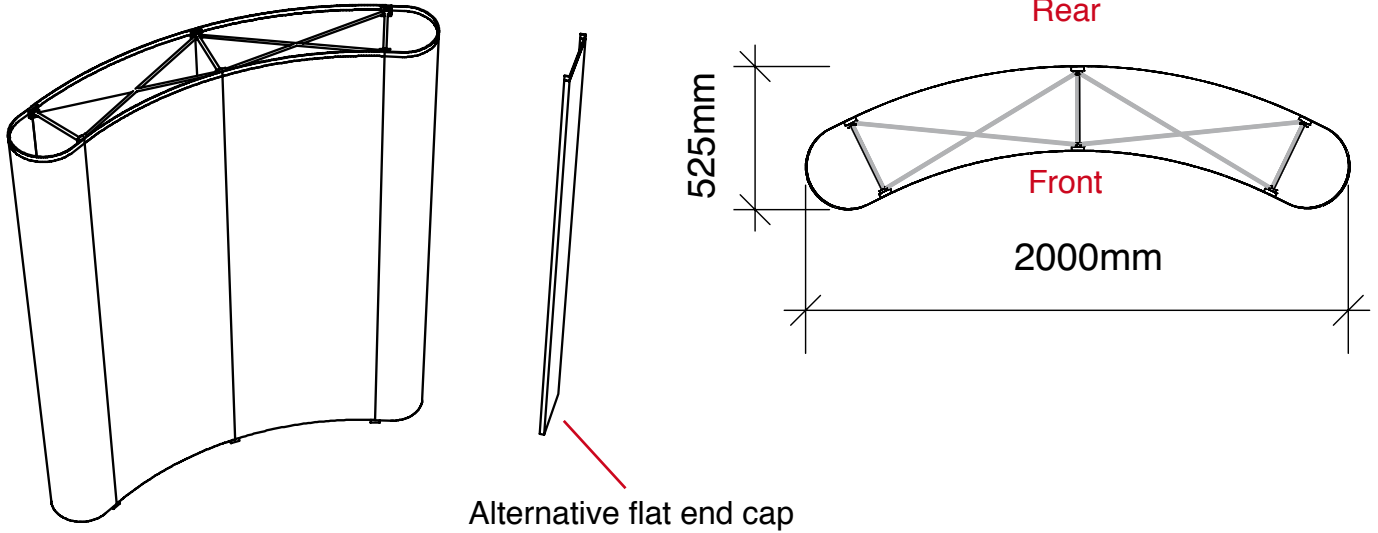

Total frame height 2390mm

Graphic dimensions

(w) 621mm x (h) 2343mm	(w) Front 725mm (w) Rear 852mm x (h) 2343mm	(w) 621mm x (h) 2343mm
------------------------------------	---	------------------------------------

Alternative flat end cap

(w) 312mm x (h) 2343mm

N.B. End caps are curved
- remember to put anything important (i.e. logos) in the half nearest the viewer

graphic hinge
23mm wide,
total panel
width 358mm

•curved mag bars and showcases are available - see "300_showcases.pdf"

Total frame height 2390mm

Graphic dimensions

(w) 621mm x (h) 2343mm	(w) Front 725mm (w) Rear 852mm x (h) 2343mm	(w) Front 725mm (w) Rear 852mm x (h) 2343mm	(w) 621mm x (h) 2343mm
------------------------------------	---	---	------------------------------------

(w) 312mm x (h) 2343mm

N.B. End caps are curved
- remember to put anything
important (i.e. logos) in the half
nearest the viewer

graphic hinge
23mm wide,
total panel
width 358mm