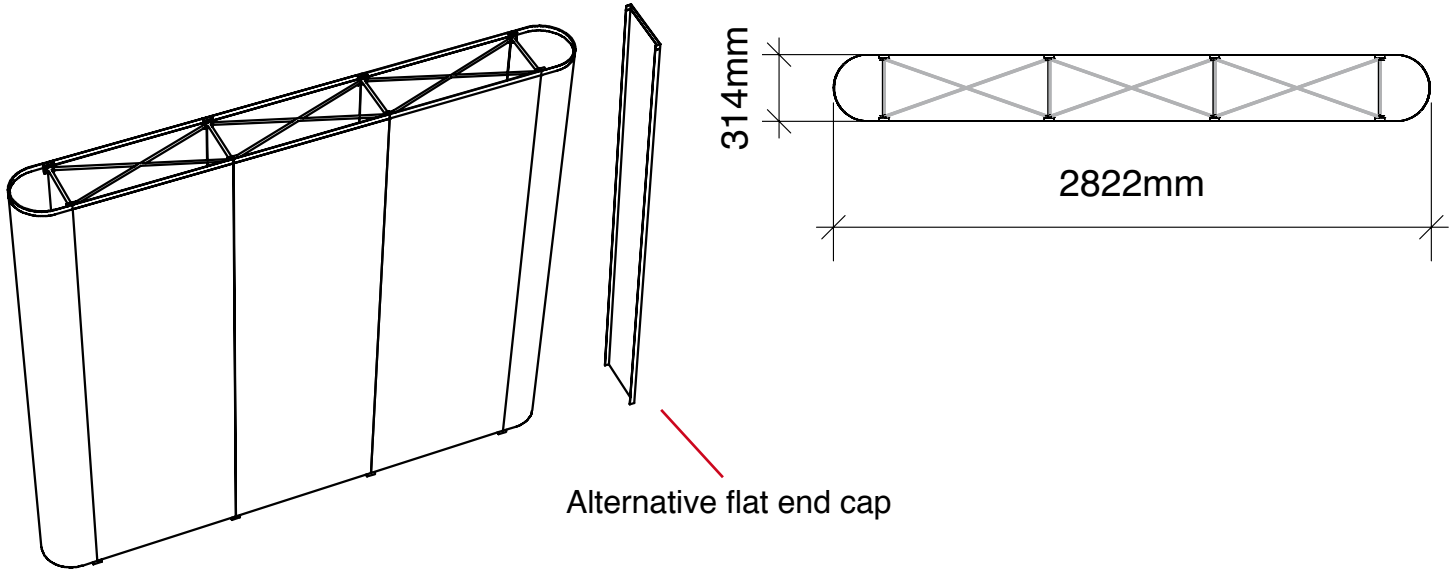

Total frame height 2390mm

Graphic dimensions

(w) 621mm	(w) 781mm	(w) 621mm
x	x	x
(h) 2343mm	(h) 2343mm	(h) 2343mm

Alternative flat end cap

(w) 312mm
x
(h) 2343mm

**N.B.** End caps are curved  
 - remember to put anything important (i.e. logos) in the half nearest the viewer

graphic hinge  
 23mm wide,  
 total panel  
 width 358mm

Total frame height 2390mm

**Graphic dimensions**

(w) 621mm	(w) 781mm	(w) 781mm	(w) 621mm
x	x	x	x
(h) 2343mm	(h) 2343mm	(h) 2343mm	(h) 2343mm

Alternative flat end cap

(w) 312mm
x
(h) 2343mm

**N.B.** End caps are curved  
- remember to put anything  
important (i.e. logos) in the half  
nearest the viewer

graphic hinge  
23mm wide,  
total panel  
width 358mm

• Showcases are available - see "300\_showcases.pdf"