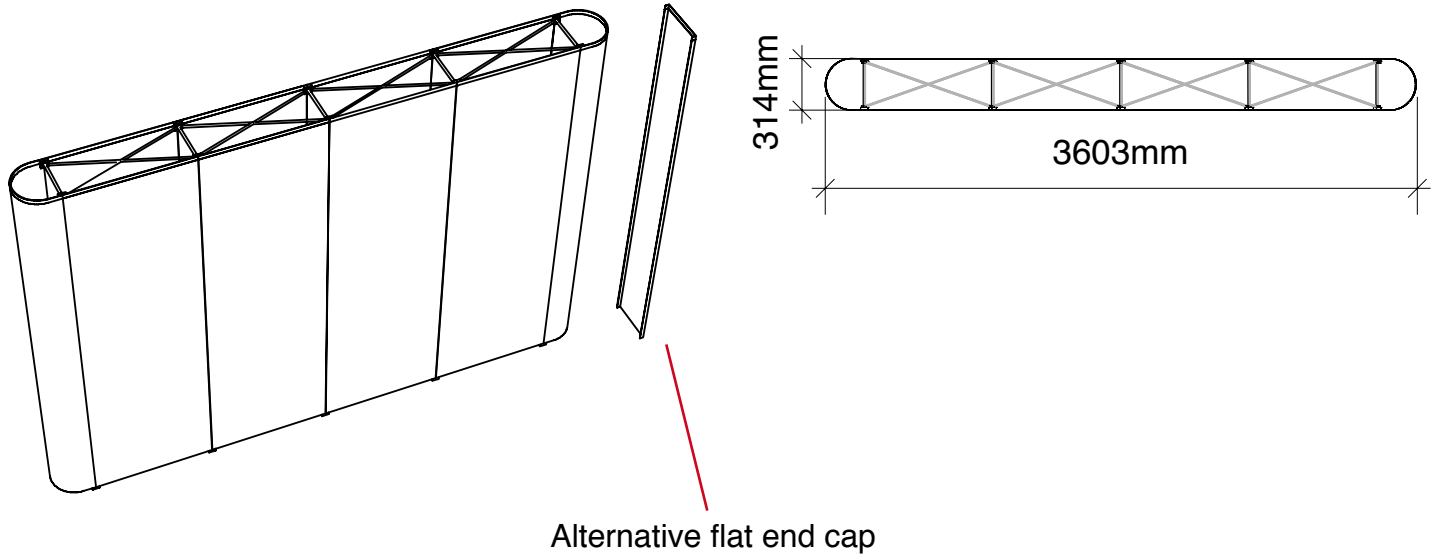

(w) 312mm
x
(h) 2343mm

**N.B.** End caps are curved  
- remember to put anything  
important (i.e. logos) in the half  
nearest the viewer

graphic hinge  
23mm wide,  
total panel  
width 358mm

• Showcases are available - see "300\_showcases.pdf"

Total frame height 2390mm

**Graphic dimensions**

Alternative flat end cap

(w) 621mm	(w) 781mm	(w) 781mm	(w) 781mm	(w) 621mm
x	x	x	x	x
(h) 2343mm	(h) 2343mm	(h) 2343mm	(h) 2343mm	(h) 2343mm

**N.B.** End caps are curved  
- remember to put anything important (i.e. logos) in the half nearest the viewer

graphic hinge  
23mm wide,  
total panel  
width 358mm

Total frame height 2390mm

**Graphic dimensions**

Alternative flat end cap

(w) 621mm	(w) 781mm	(w) 781mm	(w) 781mm	(w) 781mm	(w) 621mm
x	x	x	x	x	x
(h) 2343mm	(h) 2343mm	(h) 2343mm	(h) 2343mm	(h) 2343mm	(h) 2343mm