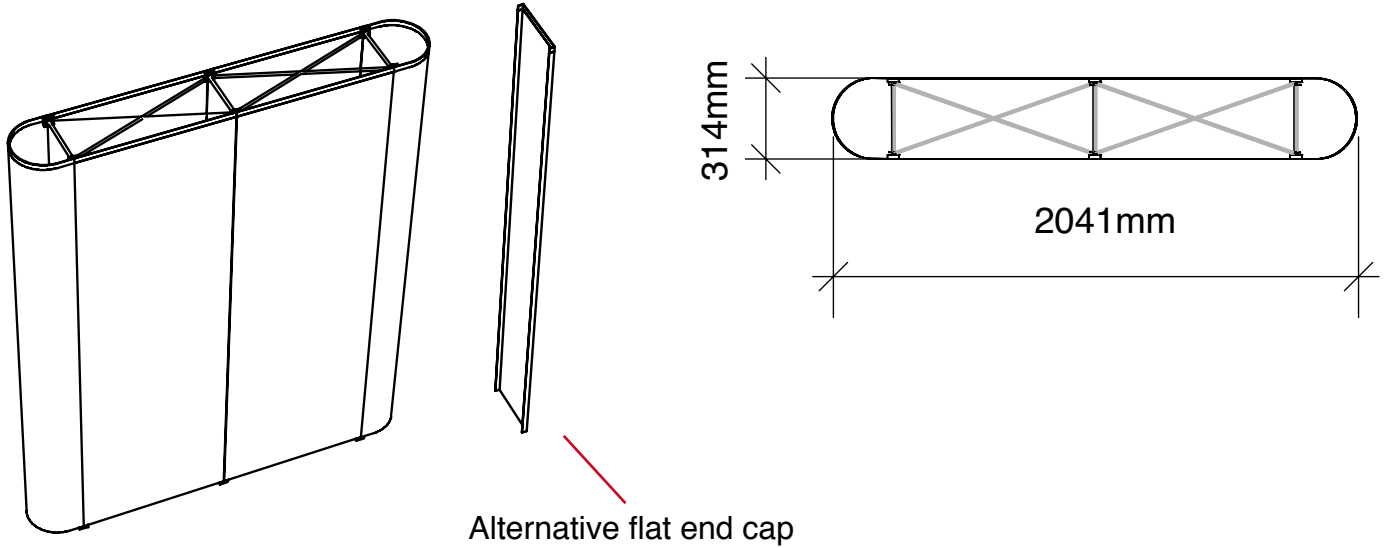

Total frame height 2390mm

Graphic dimensions

(w) 621mm	(w) 781mm	(w) 621mm
x	x	x
(h) 2343mm	(h) 2343mm	(h) 2343mm

Alternative flat end cap

(w) 312mm
x
(h) 2343mm

**N.B.** End caps are curved  
 - remember to put anything important (i.e. logos) in the half nearest the viewer

graphic hinge  
 23mm wide,  
 total panel  
 width 358mm

Total frame height 2390mm

**Graphic dimensions**

(w) 621mm	(w) 781mm	(w) 781mm	(w) 621mm
x	x	x	x
(h) 2343mm	(h) 2343mm	(h) 2343mm	(h) 2343mm

Alternative flat end cap

(w) 312mm
x
(h) 2343mm

**N.B.** End caps are curved  
- remember to put anything  
important (i.e. logos) in the half  
nearest the viewer

graphic hinge  
23mm wide,  
total panel  
width 358mm

• Showcases are available - see "300\_showcases.pdf"