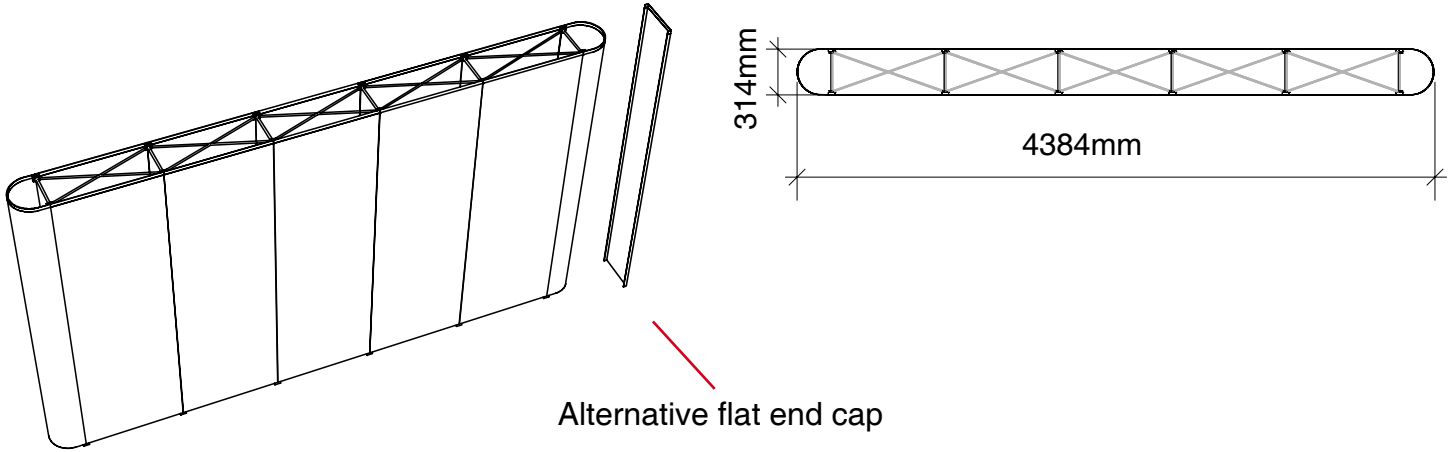

Total frame height 2390mm

**Graphic dimensions**

Alternative flat end cap

(w) 621mm	(w) 781mm	(w) 781mm	(w) 781mm	(w) 621mm
x	x	x	x	x
(h) 2343mm	(h) 2343mm	(h) 2343mm	(h) 2343mm	(h) 2343mm

**N.B.** End caps are curved  
- remember to put anything important (i.e. logos) in the half nearest the viewer

graphic hinge  
23mm wide,  
total panel  
width 358mm

Total frame height 2390mm

**Graphic dimensions**

Alternative flat end cap

(w) 621mm	(w) 781mm	(w) 781mm	(w) 781mm	(w) 781mm	(w) 621mm
x	x	x	x	x	x
(h) 2343mm	(h) 2343mm	(h) 2343mm	(h) 2343mm	(h) 2343mm	(h) 2343mm

(w) 312mm
x
(h) 2343mm

**N.B.** End caps are curved  
- remember to put anything  
important (i.e. logos) in the half  
nearest the viewer

graphic hinge  
23mm wide,  
total panel  
width 358mm

• Showcases are available - see "300\_showcases.pdf"

**N.B.** End caps are curved  
- remember to put anything important (i.e. logos) in the half nearest the viewer

graphic hinge  
23mm wide,  
total panel  
width 358mm